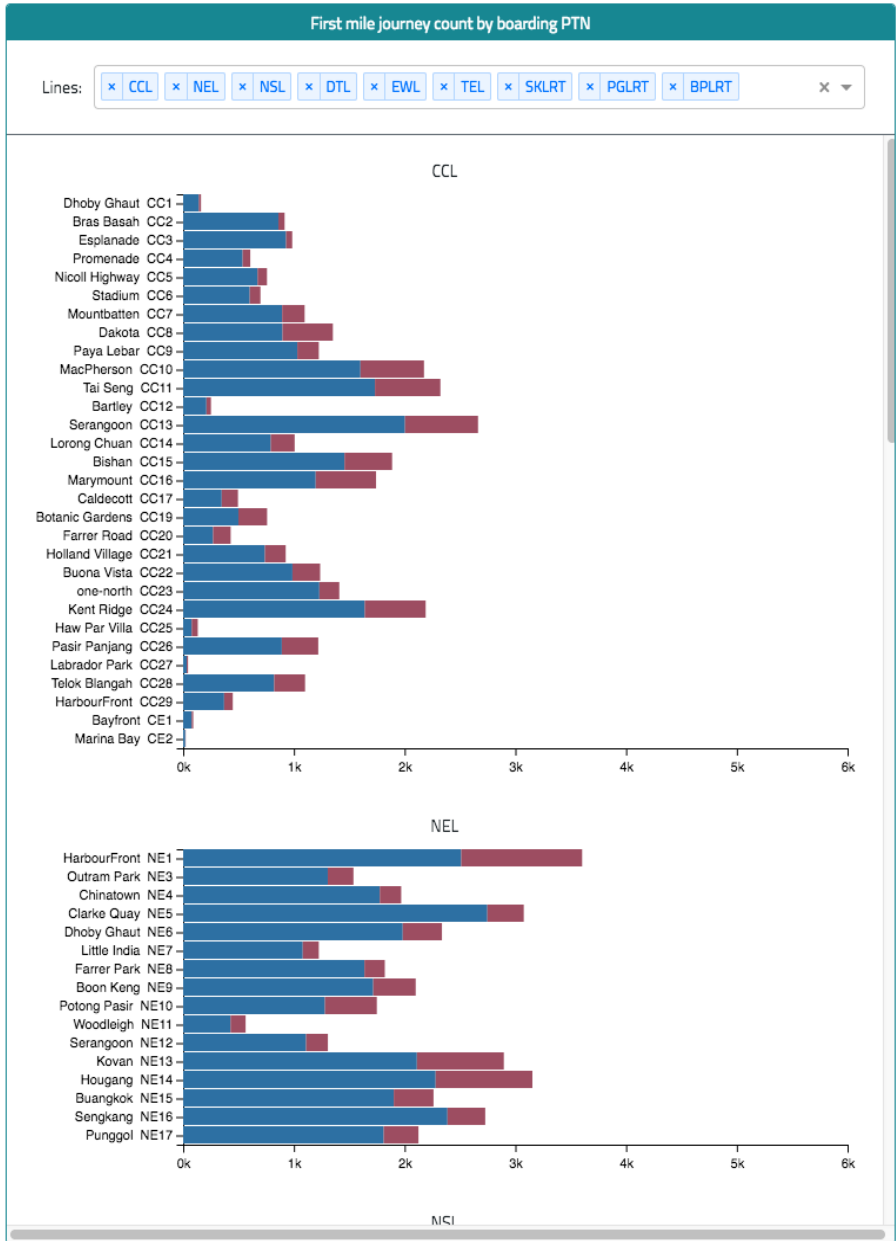

Telco data is #InclusiveData

Cell towers don't discriminate

**Together, we spark
real world changes**

03

Hour	0-3			3-6			6-9			9-12			12-15			15-18			18-21			21-24														
Date	1	2	3	4	5	6	7	8	9	10	11	12	13	14	15	16	17	18	19	20	21	22	23	24	25	26	27	28	29	30	31					
Month	Jan			Feb			Mar			Apr			May			Jun			Jul			Aug			Sep			Oct			Nov			Dec		
Year	2017															2018																				