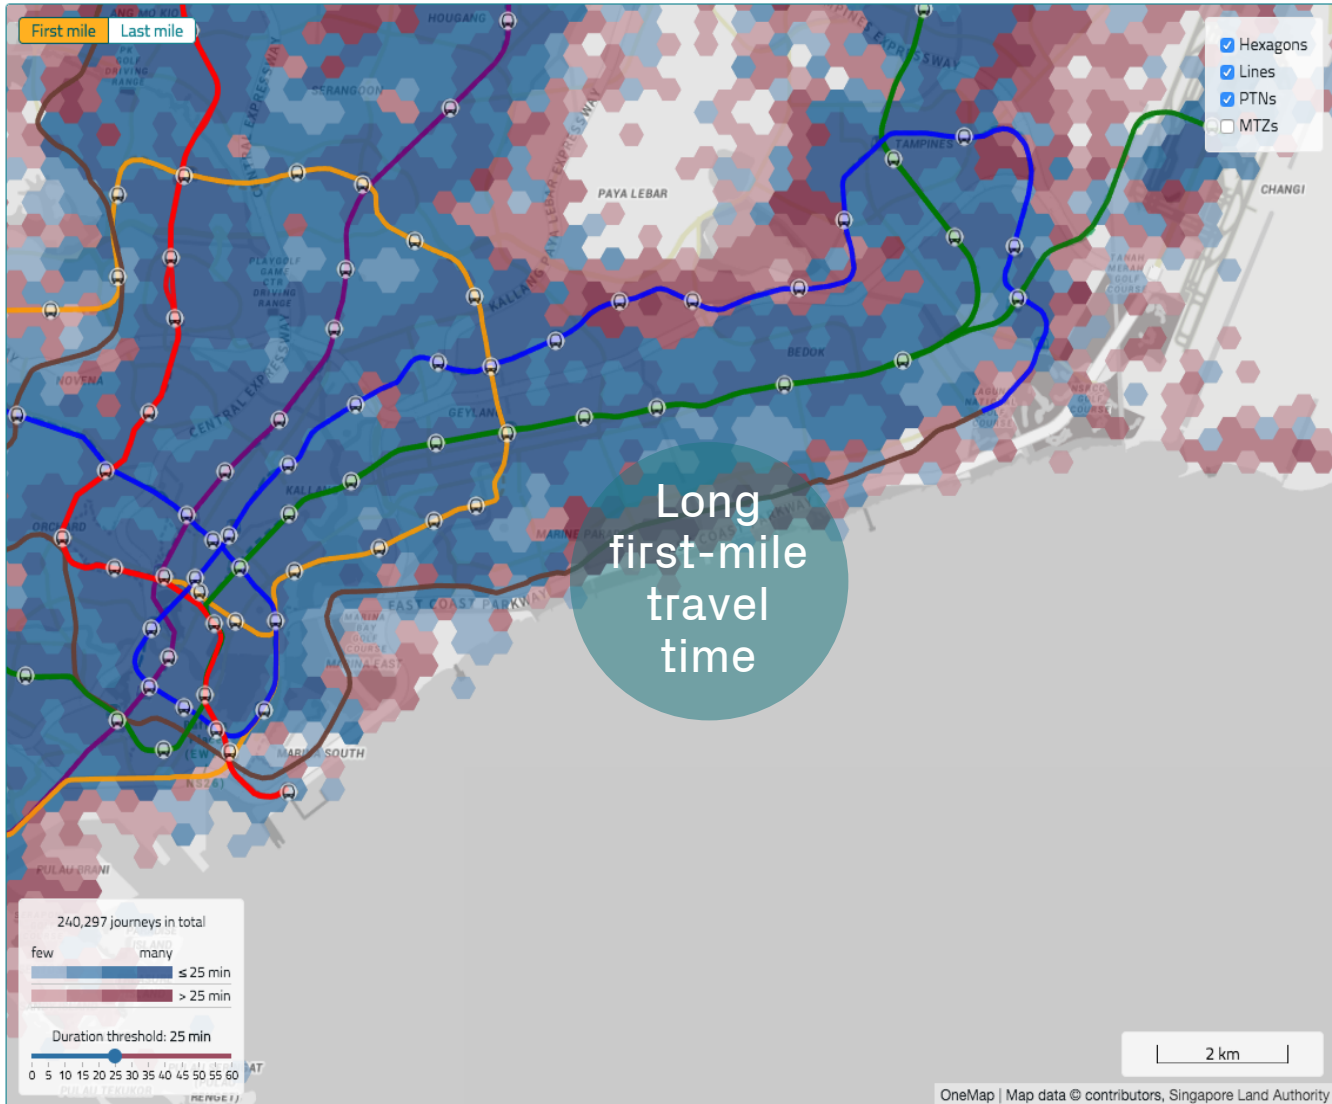

Telco data is #InclusiveData

Cell towers don't discriminate

**Together, we spark
real world changes**

03

Hour	0-3			3-6			6-9			9-12			12-15			15-18			18-21			21-24														
Date	1	2	3	4	5	6	7	8	9	10	11	12	13	14	15	16	17	18	19	20	21	22	23	24	25	26	27	28	29	30	31					
Month	Jan			Feb			Mar			Apr			May			Jun			Jul			Aug			Sep			Oct			Nov			Dec		
Year	2017															2018																				