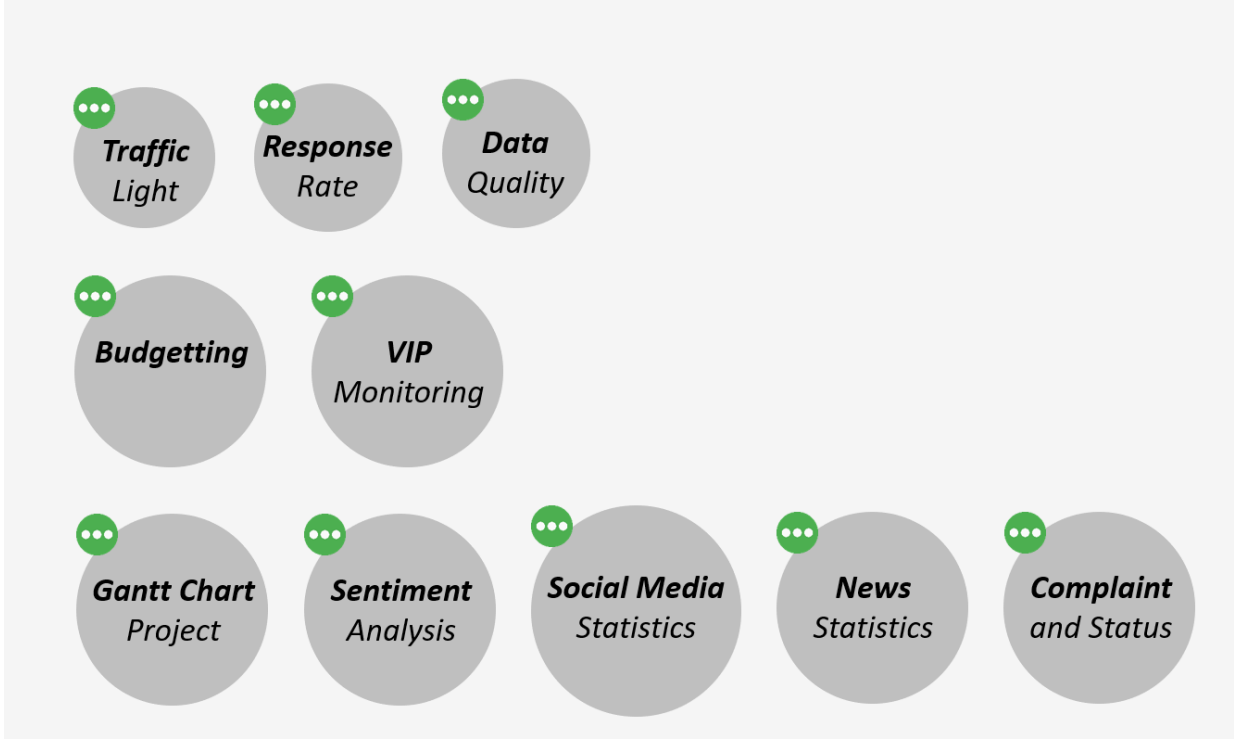

The Forms

- wording on questions: question design involving linguists, bloggers and journalists
- personal data security: minimize pre-filled data

Cek Keberadaan

The Dashboard: Content Dashboard Architecture

The Dashboard: Content Dashboard Information

The Dashboard: Infrastructure

383,558
Jumlah Pengakses

Infrastructure

Core Architecture Infrastructure for SPO

Infrastructure Specification

NEWS • NATIONAL

2020 census extended due to low participation, COVID-19 woes

Census War

Online Population Census Period

Initial SPO Period

Feb 15th to Mar 31st

The extended SPO

Apr 1st to May 29th

Census War
Hard to say we're sorry

51,360,072 residents
participating in the SPO

JAGALILIN UJICoba KALIMANTAN DATABASE EXCEL DISAJIKAN MEKANISME OLEH DILAKUKAN

DAPAT KEAMANAN SEGARA PROSES MENJADI GO