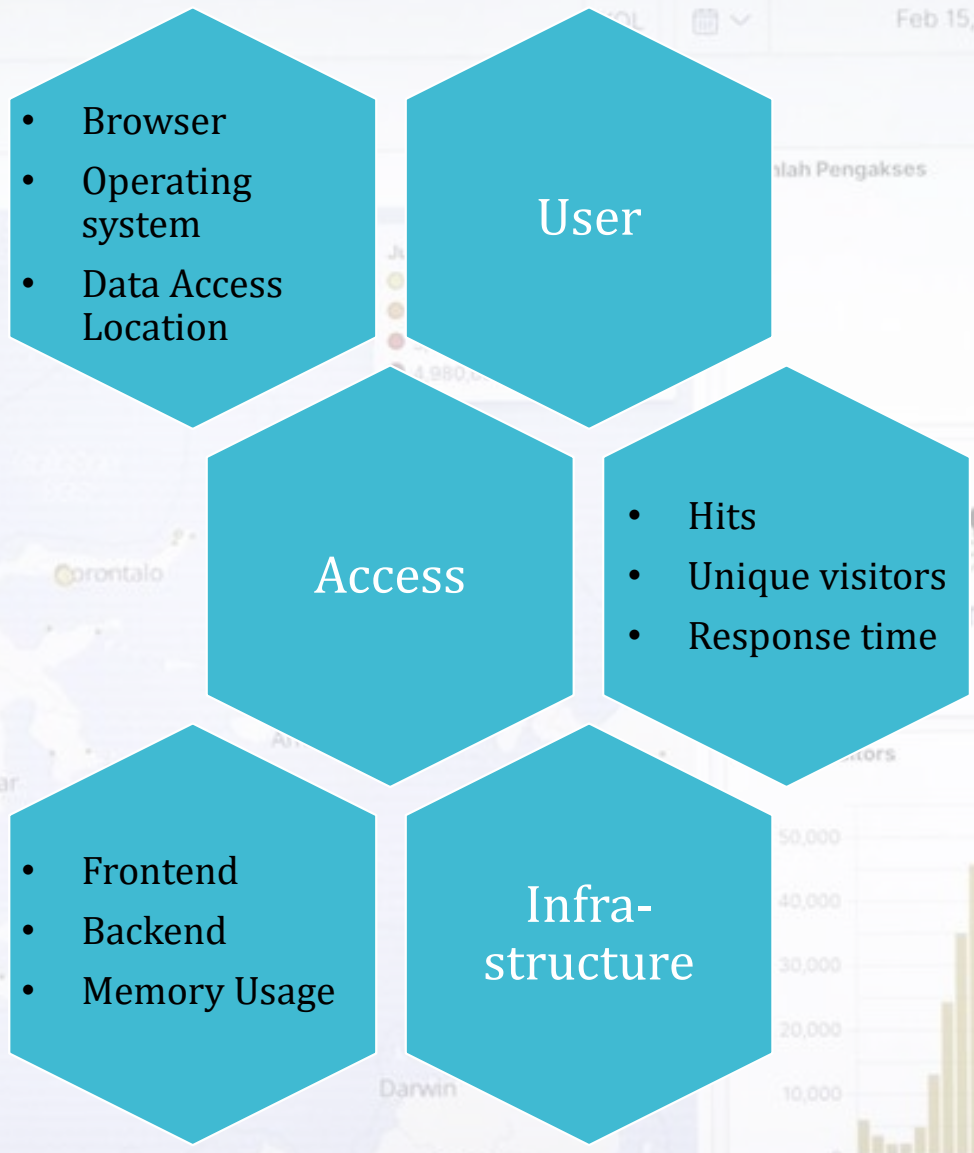

- sensus.bps.go.id is built using the Integrated Collection Survey (ICS), Statistics Indonesia's multimode survey platform
- During 2018-2020 experienced improvements as a result of trials
- Fundamental changes
 - login mechanism:

The Forms

- wording on questions: question design involving linguists, bloggers and journalists
- personal data security: minimize pre-filled data

Cek Keberadaan

The Dashboard: Content Dashboard Architecture

The Dashboard: Content Dashboard Information

The Dashboard: Infrastructure

383,558
Jumlah Pengakses

Infrastructure

Core Architecture Infrastructure for SPO

Infrastructure Specification

NEWS • NATIONAL

2020 census extended due to low participation, COVID-19 woes

Census War

Online Population Census Period

Initial SPO Period

Feb 15th to Mar 31st

The extended SPO

Apr 1st to May 29th

Census War
Hard to say we're sorry

51,360,072 residents
participating in the SPO