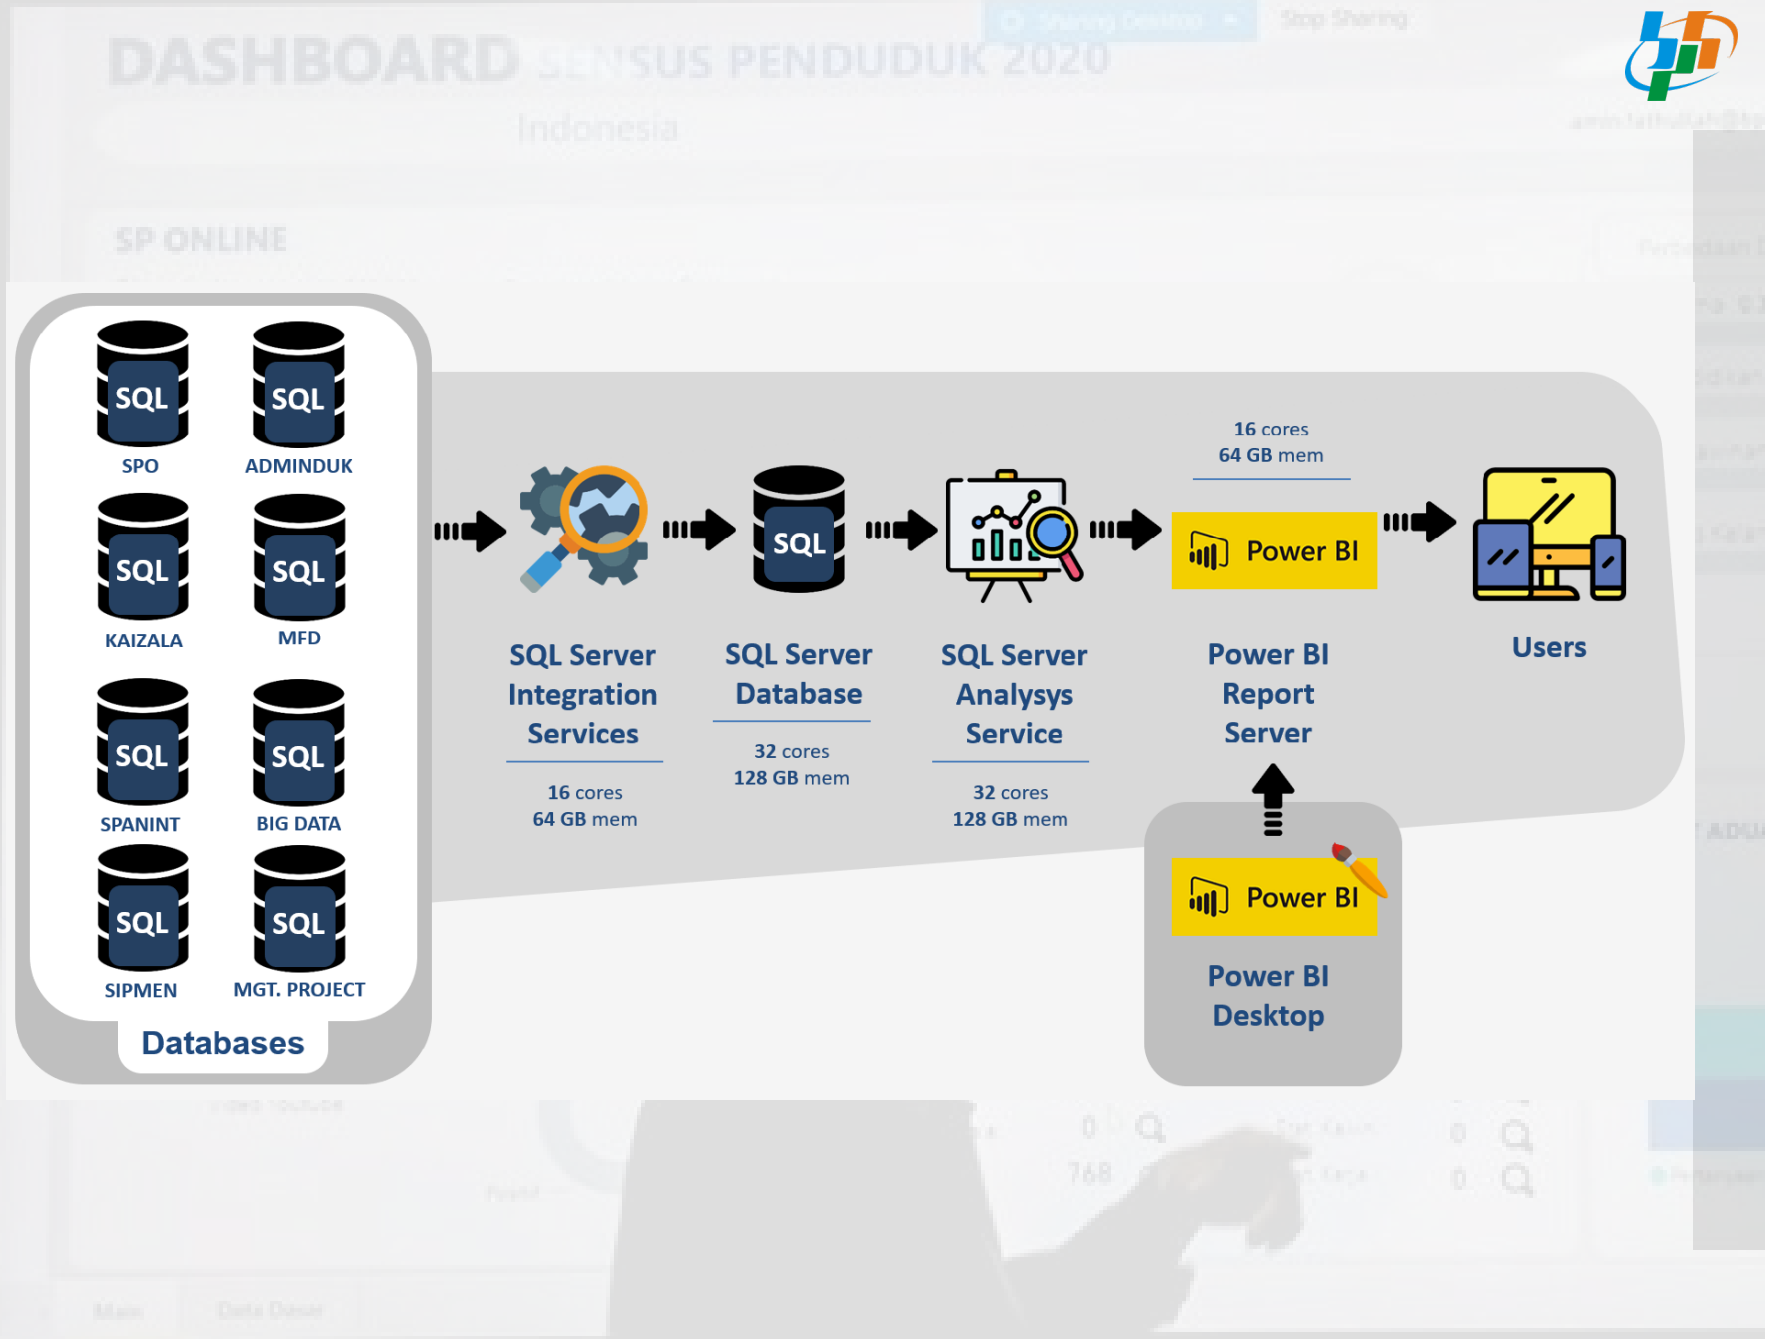

- sensus.bps.go.id is built using the Integrated Collection Survey (ICS), Statistics Indonesia's multimode survey platform
- During 2018-2020 experienced improvements as a result of trials
- Fundamental changes
 - login mechanism:

The Dashboard: Content Dashboard Information

The Dashboard: Infrastructure

383,558
Jumlah Pengakses

Infrastructure

Core Architecture Infrastructure for SPO

Infrastructure Specification

NEWS • NATIONAL

2020 census extended due to low participation, COVID-19 woes