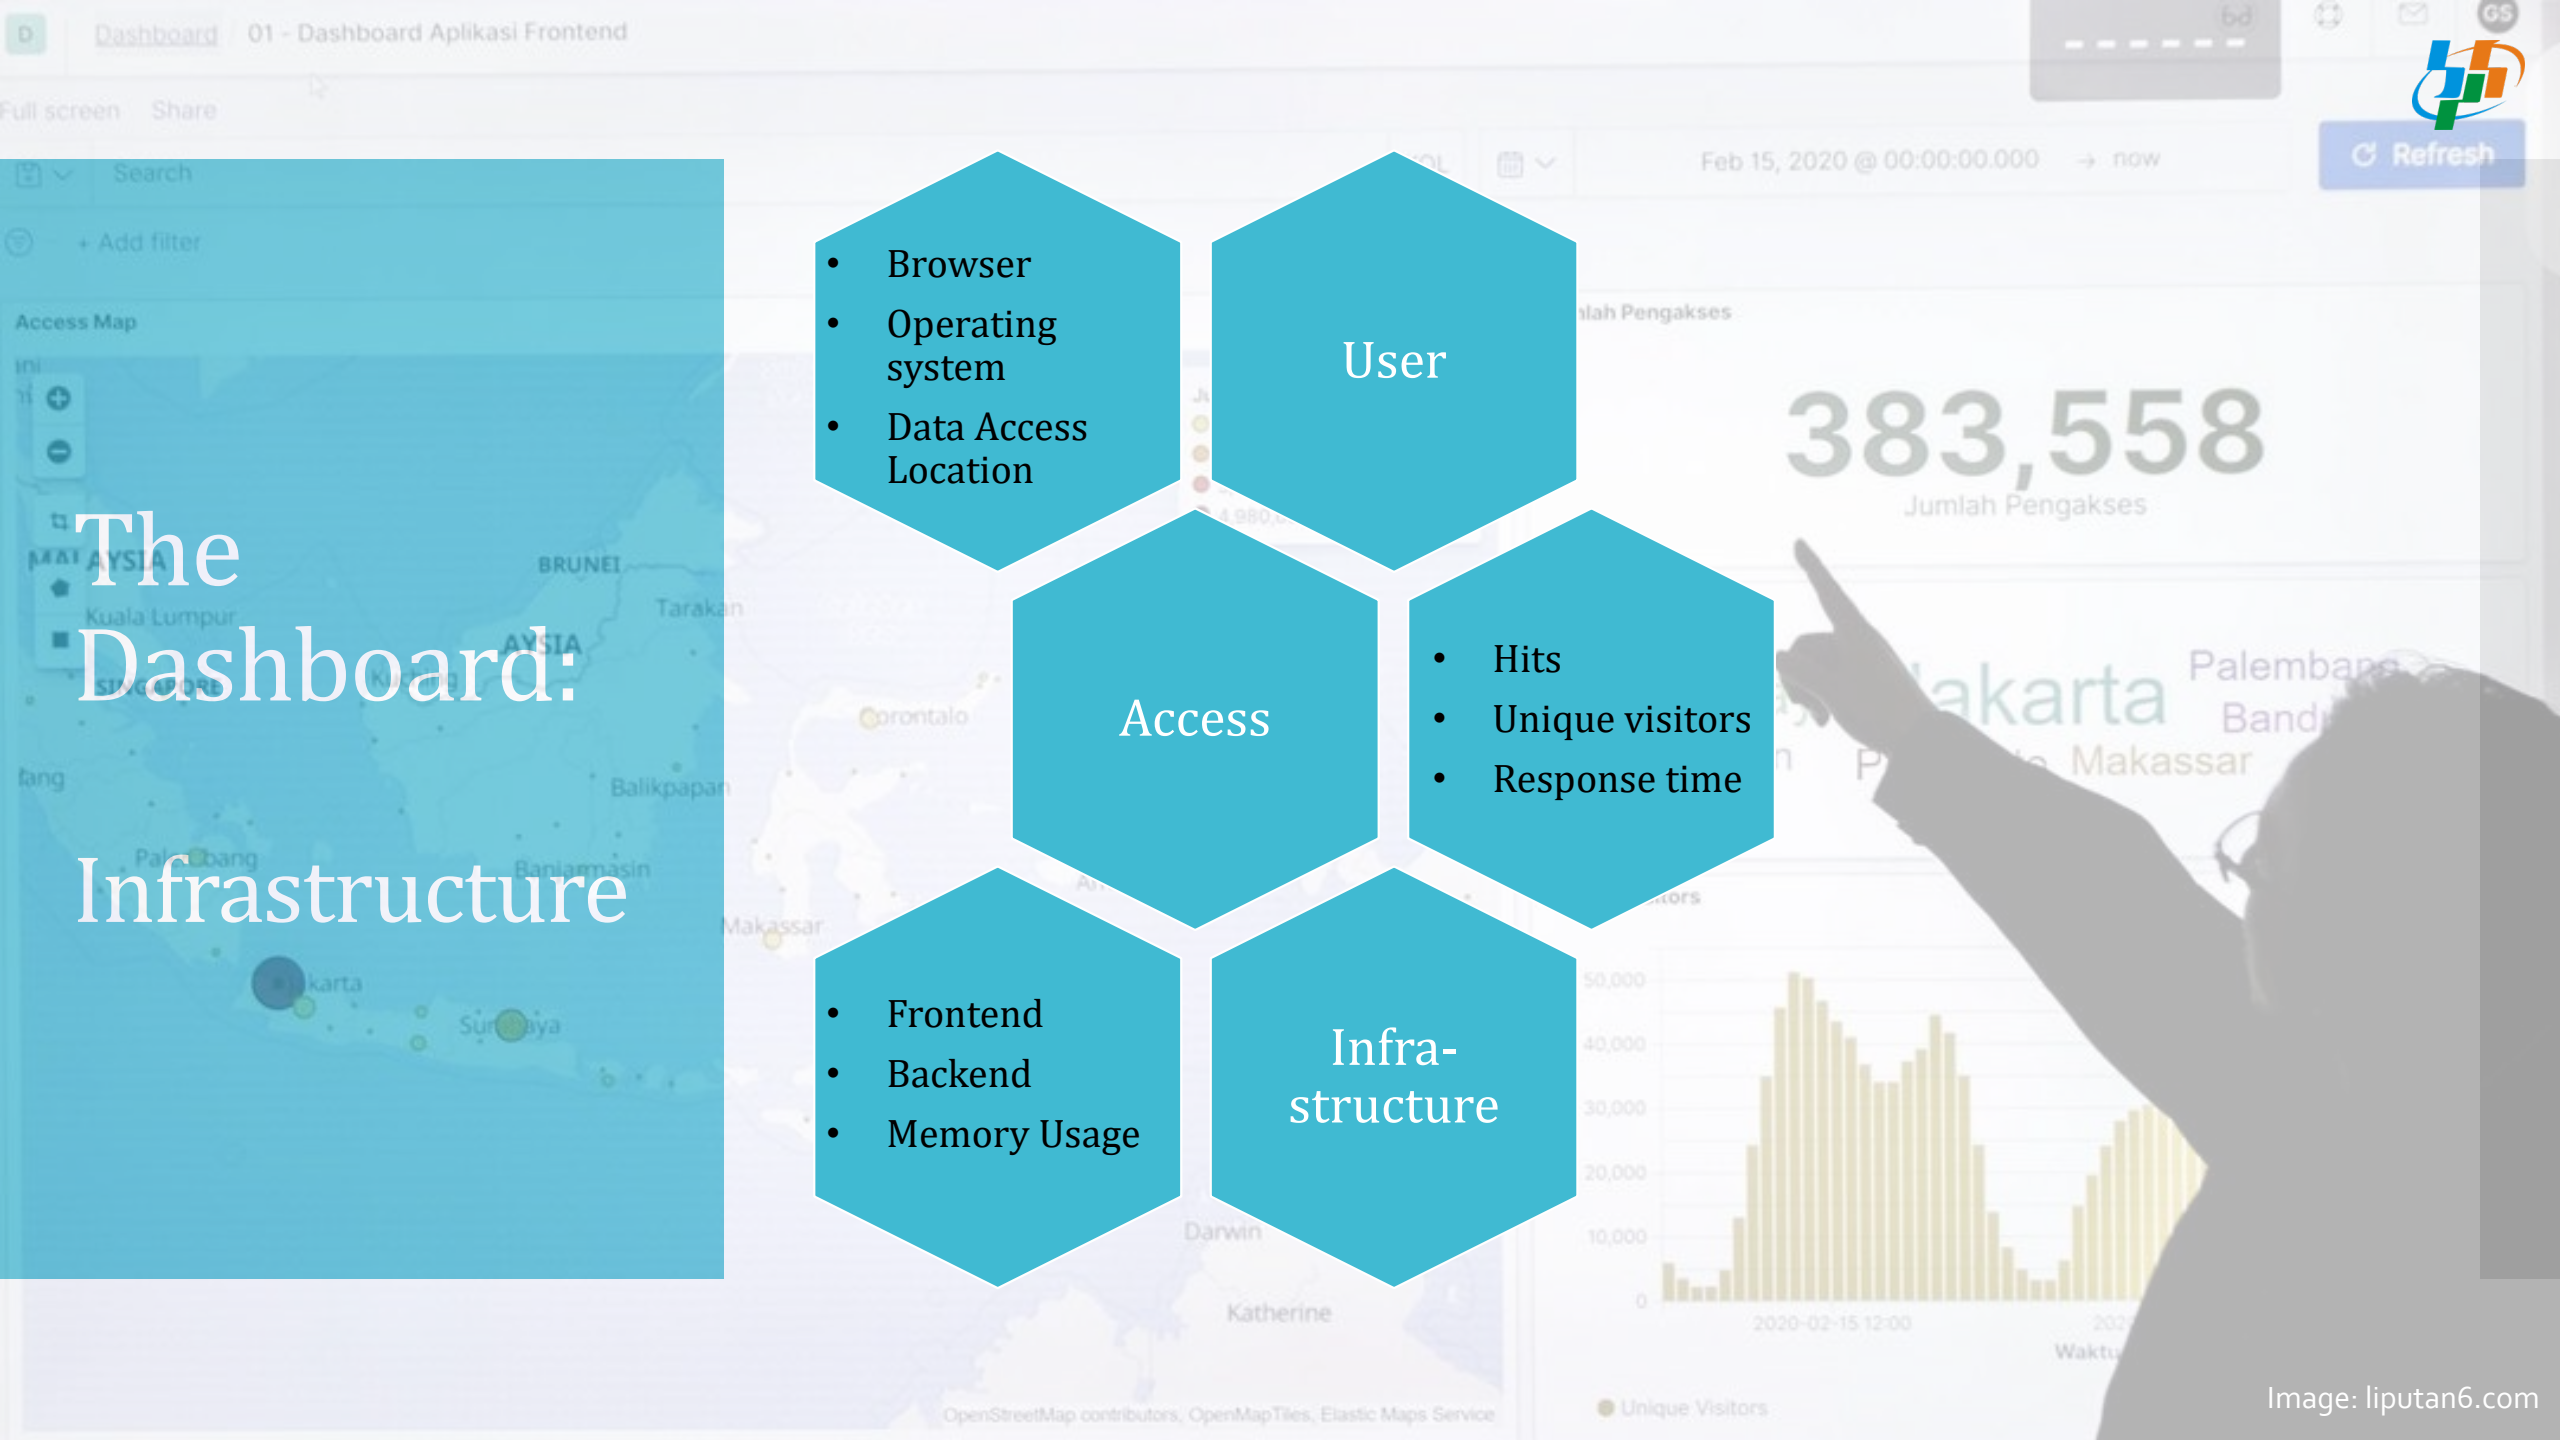

- sensus.bps.go.id is built using the Integrated Collection Survey (ICS), Statistics Indonesia's multimode survey platform
- During 2018-2020 experienced improvements as a result of trials
- Fundamental changes
 - login mechanism:

The Dashboard: Content Dashboard Information

The Dashboard: Infrastructure

383,558
Jumlah Pengakses

Infrastructure

Core Architecture Infrastructure for SPO

Infrastructure Specification

NEWS • NATIONAL

2020 census extended due to low participation, COVID-19 woes

Census War

Online Population Census Period

Initial SPO Period

Feb 15th to Mar 31st

The extended SPO

Apr 1st to May 29th

Census War
Hard to say we're sorry

51,360,072 residents
participating in the SPO