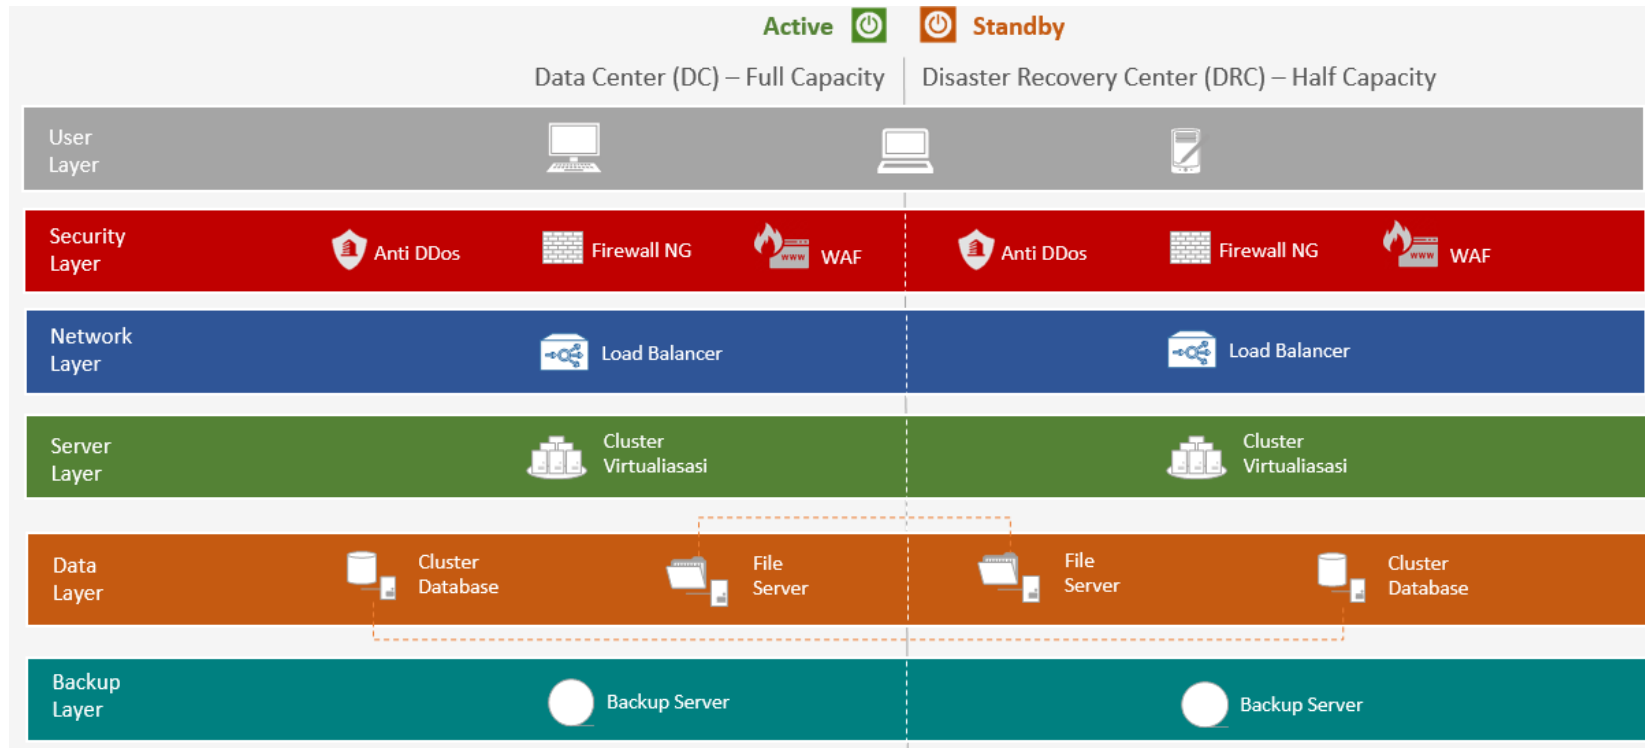

The Dashboard: Content Dashboard Information

The Dashboard: Infrastructure

383,558
Jumlah Pengakses

Infrastructure

Core Architecture Infrastructure for SPO

Infrastructure Specification

NEWS • NATIONAL

2020 census extended due to low participation, COVID-19 woes