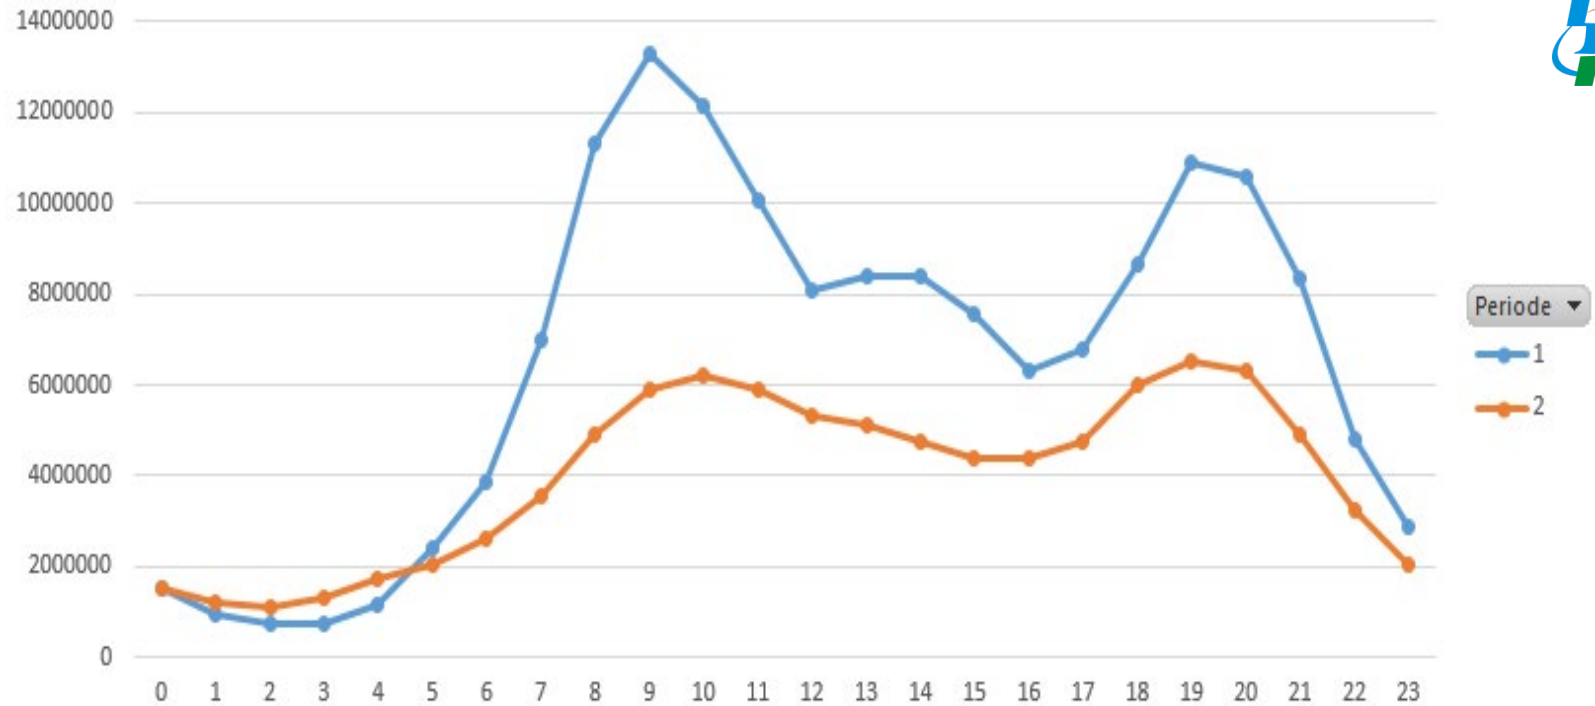

Census War

Online Population Census Period

Initial SPO Period

Feb 15th to Mar 31st

The extended SPO

Apr 1st to May 29th