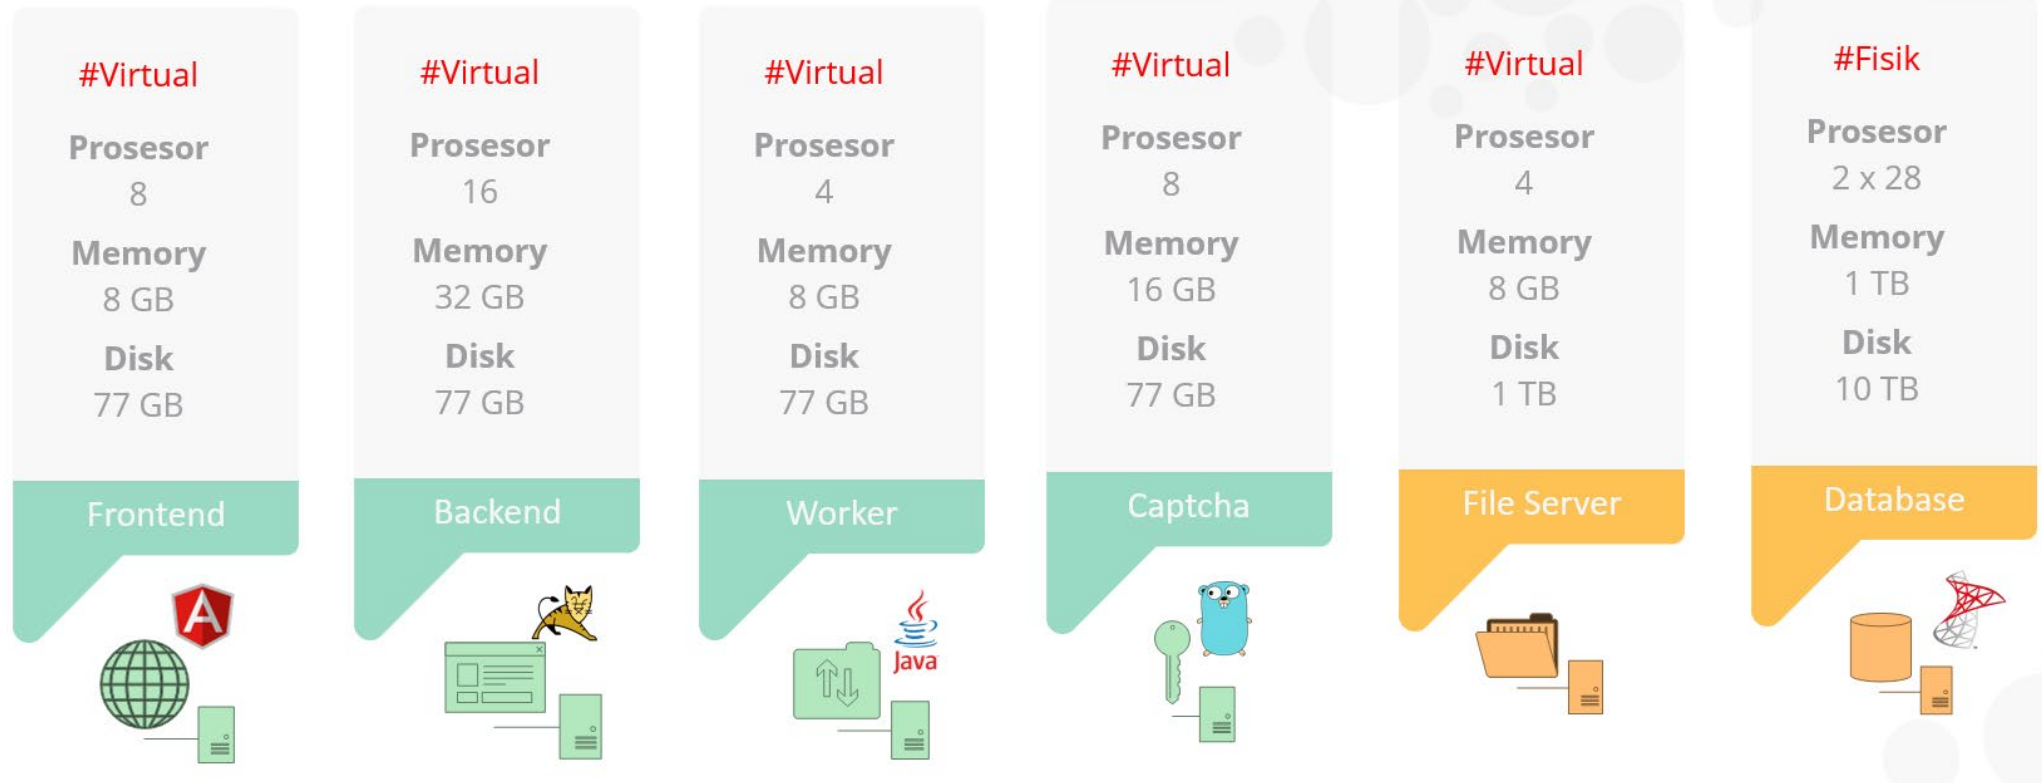

The Dashboard: Content Dashboard Information

The Dashboard: Infrastructure

383,558
Jumlah Pengakses

Infrastructure

Core Architecture Infrastructure for SPO

Infrastructure Specification

NEWS • NATIONAL

2020 census extended due to low participation, COVID-19 woes