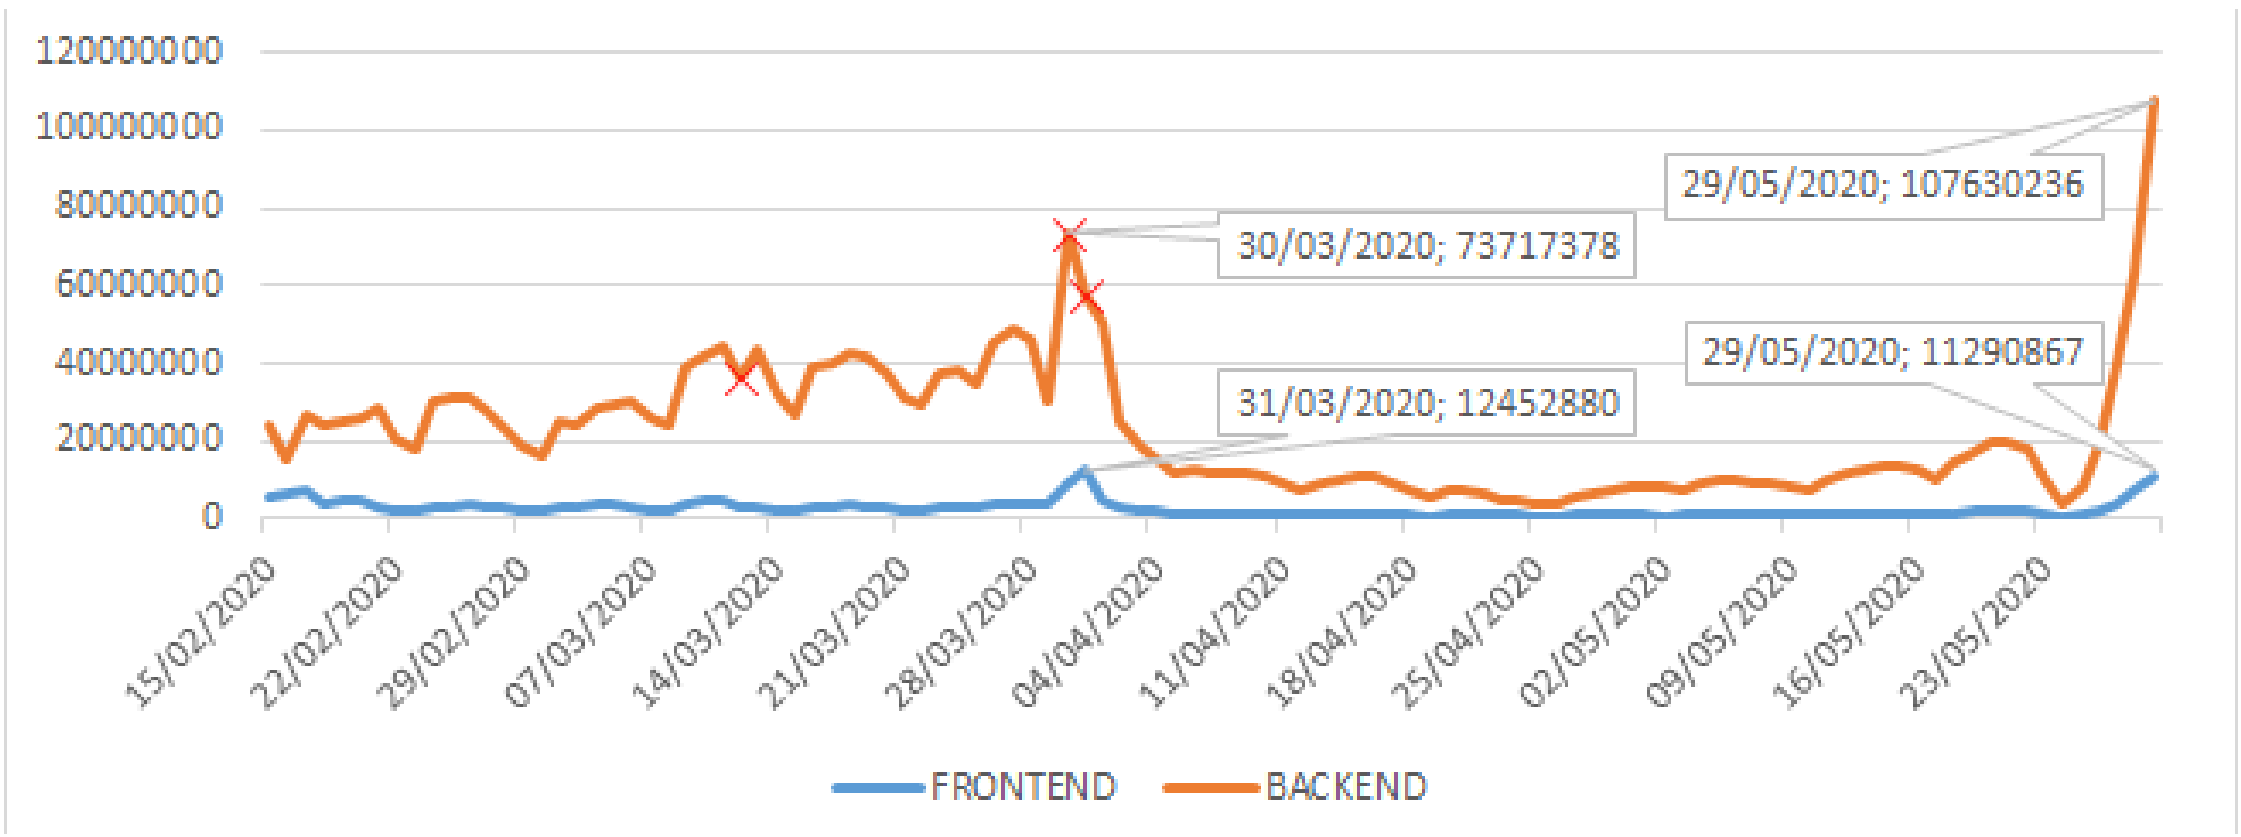

Census War

Online Population Census Period

Initial SPO Period

Feb 15th to Mar 31st

The extended SPO

Apr 1st to May 29th

Census War
Hard to say we're sorry

51,360,072 residents
participating in the SPO