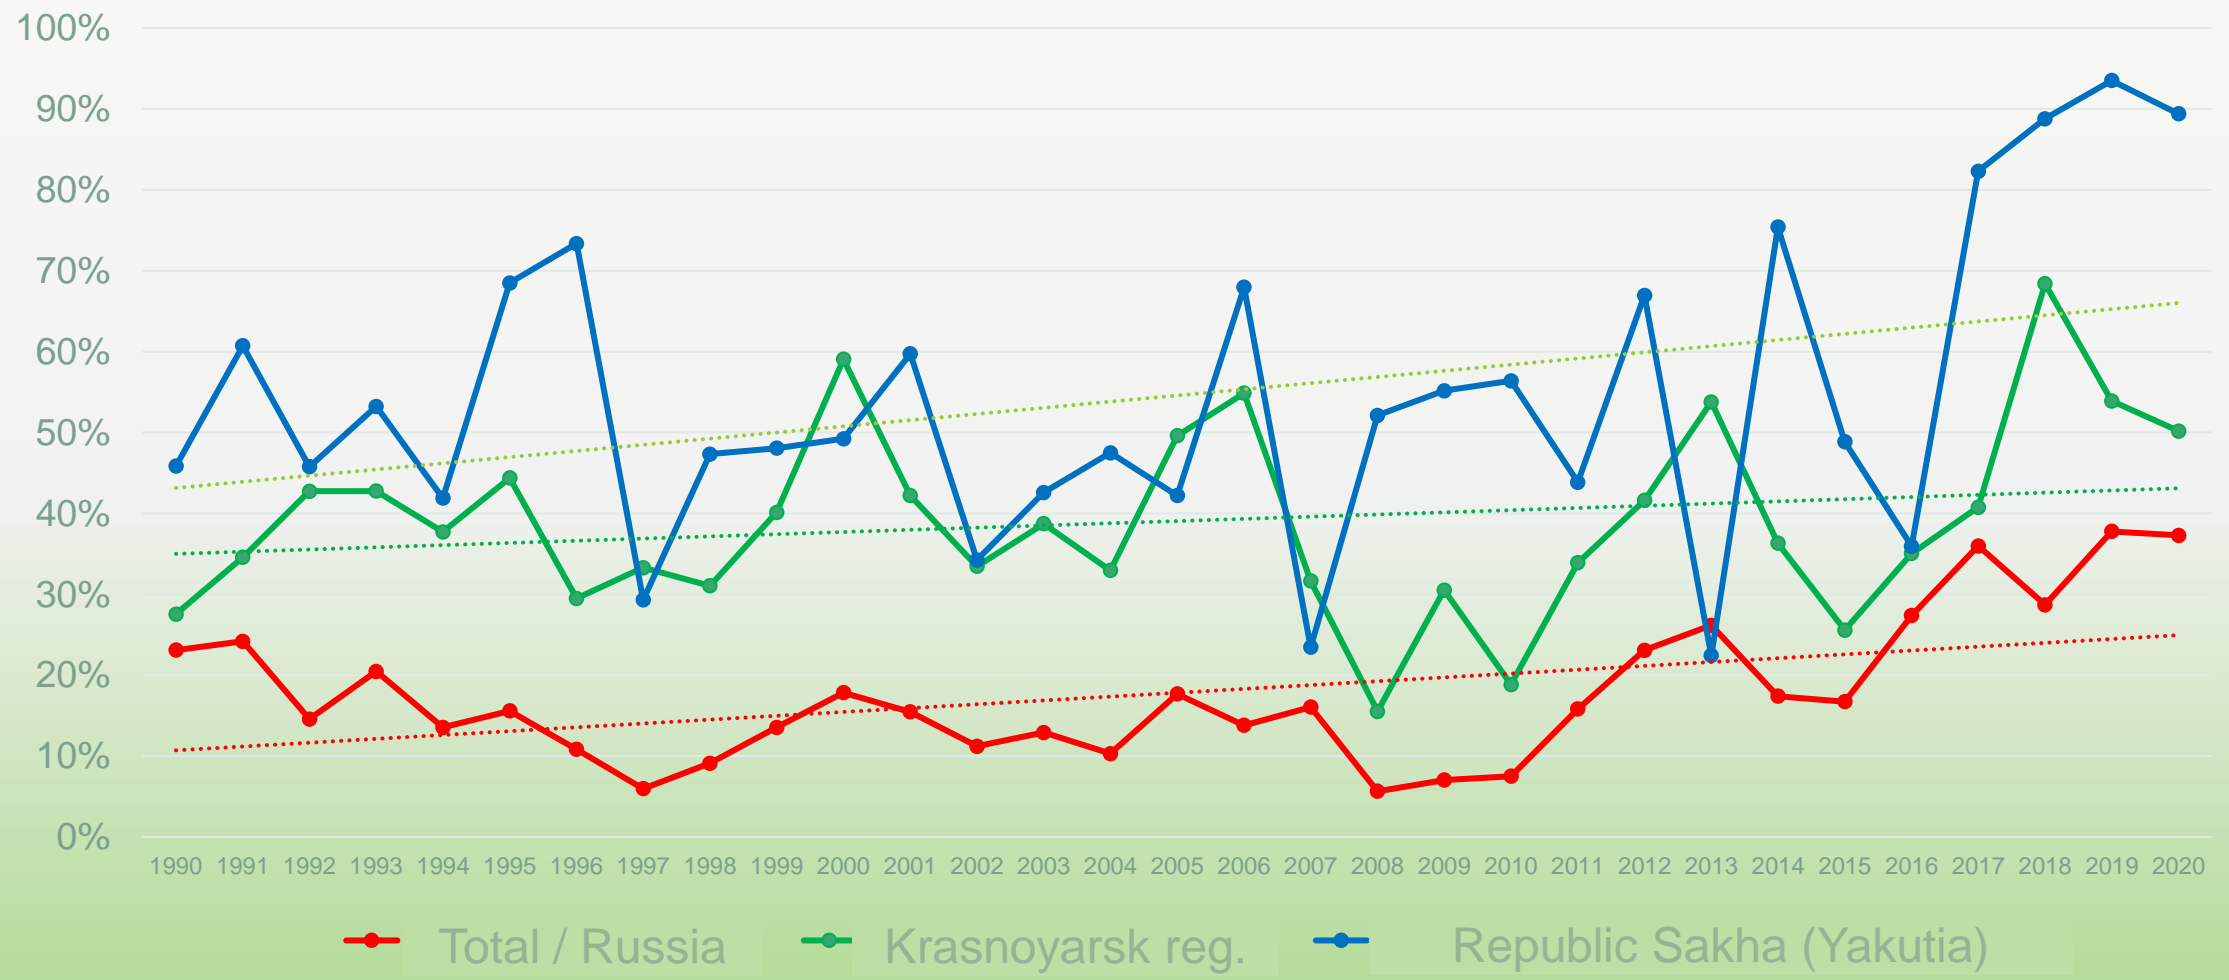

April – June 2019

April-June 2020

Temperature anomalies to compare to average 30 years data

Trend of acting fires in Northern territories

Tension of a fire season

Forest Fires caused by lightning

Map of population density and prevailing winds in June (fragment)

↓ Prevailing wind

Settlements

Population size, thousand ppl

- ≤2
- (2;7]
- (7;20]
- (20;60]
- >60

▲ Spots of indigenous people residence

Population density, ppl / 1000 ha

Outcomes / Recommendations

- Fire danger rating by Nesterov index is increasing in northern areas more than the average annual temperature
- The share of forest fires among landscape fires is increasing
- Number and area burned are increasing in the northern territories
- The share of forest fires in summer period destructed forest significantly increased
- The share of forest fires caused by lightning increased, although this process is cyclical and a slight decline is predicted
- Issues related to the spread of smoke require special attention, including in the context of changing prevailing winds
- Decided to develop aerial forest fire centers in Northern territories
- Essential funding for acquisitions of fire fighting equipment and aerial means provided for fire management in Northern territories
- Recommended to develop interagency and interregional cooperation on fire management