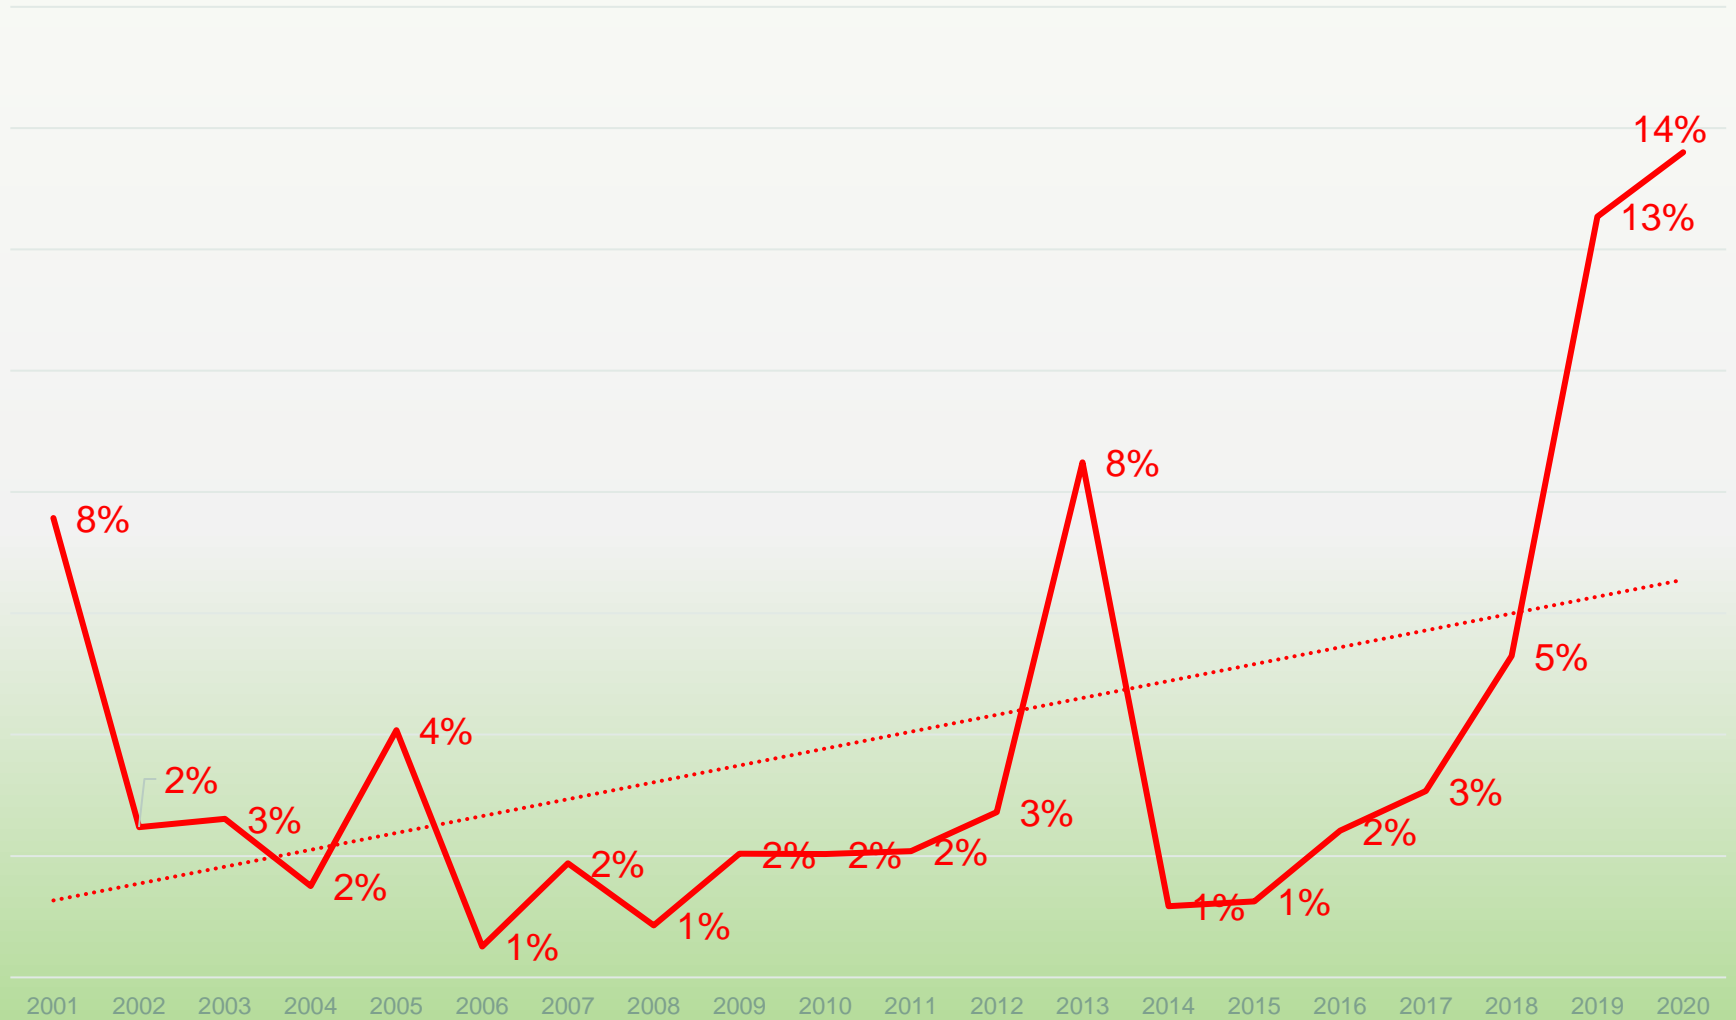

April – June 2019

April-June 2020

Temperature anomalies to compare to average 30 years data

Trend of acting fires in Northern territories

Tension of a fire season

Forest Fires caused by lightning

Map of population density and prevailing winds in June (fragment)

↓ Prevailing wind

Settlements

Population size, thousand ppl

- ≤2
- (2;7]
- (7;20]
- (20;60]
- >60

▲ Spots of indigenous people residence

Population density, ppl / 1000 ha

Outcomes / Recommendations

- Fire danger rating by Nesterov index is increasing in northern areas more than the average annual temperature
- The share of forest fires among landscape fires is increasing
- Number and area burned are increasing in the northern territories
- The share of forest fires in summer period destructed forest significantly increased
- The share of forest fires caused by lightning increased, although this process is cyclical and a slight decline is predicted
- Issues related to the spread of smoke require special attention, including in the context of changing prevailing winds
- Decided to develop aerial forest fire centers in Northern territories
- Essential funding for acquisitions of fire fighting equipment and aerial means provided for fire management in Northern territories
- Recommended to develop interagency and interregional cooperation on fire management