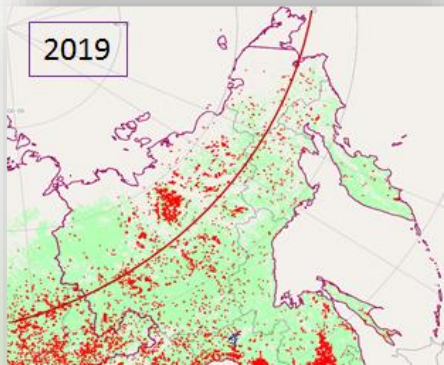

Trend of acting fires in Northern territories