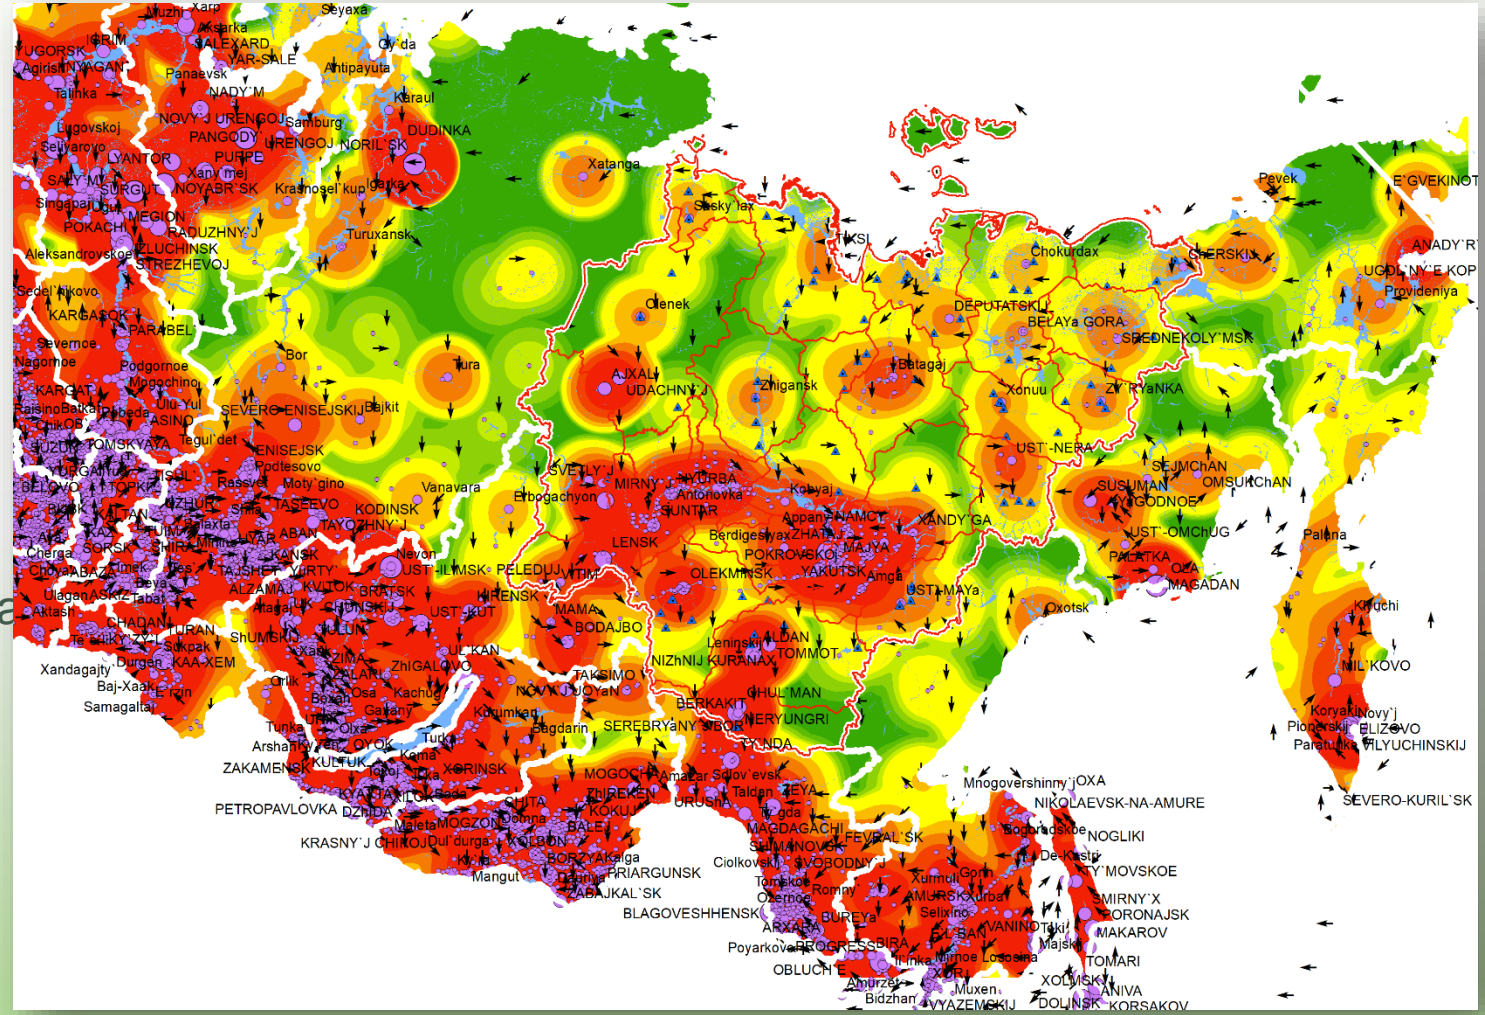

April – June 2019

April-June 2020

Temperature anomalies to compare to average 30 years data

Trend of acting fires in Northern territories

Tension of a fire season

Forest Fires caused by lightning

Map of population density and prevailing winds in June (fragment)

↓ Prevailing wind

Settlements

Population size, thousand ppl

- ≤2
- (2;7]
- (7;20]
- (20;60]
- >60

▲ Spots of indigenous people residence

Population density, ppl / 1000 ha

Outcomes / Recommendations

- Fire danger rating by Nesterov index is increasing in northern areas more than the average annual temperature
- The share of forest fires among landscape fires is increasing
- Number and area burned are increasing in the northern territories
- The share of forest fires in summer period destructed forest significantly increased
- The share of forest fires caused by lightning increased, although this process is cyclical and a slight decline is predicted
- Issues related to the spread of smoke require special attention, including in the context of changing prevailing winds
- Decided to develop aerial forest fire centers in Northern territories
- Essential funding for acquisitions of fire fighting equipment and aerial means provided for fire management in Northern territories
- Recommended to develop interagency and interregional cooperation on fire management