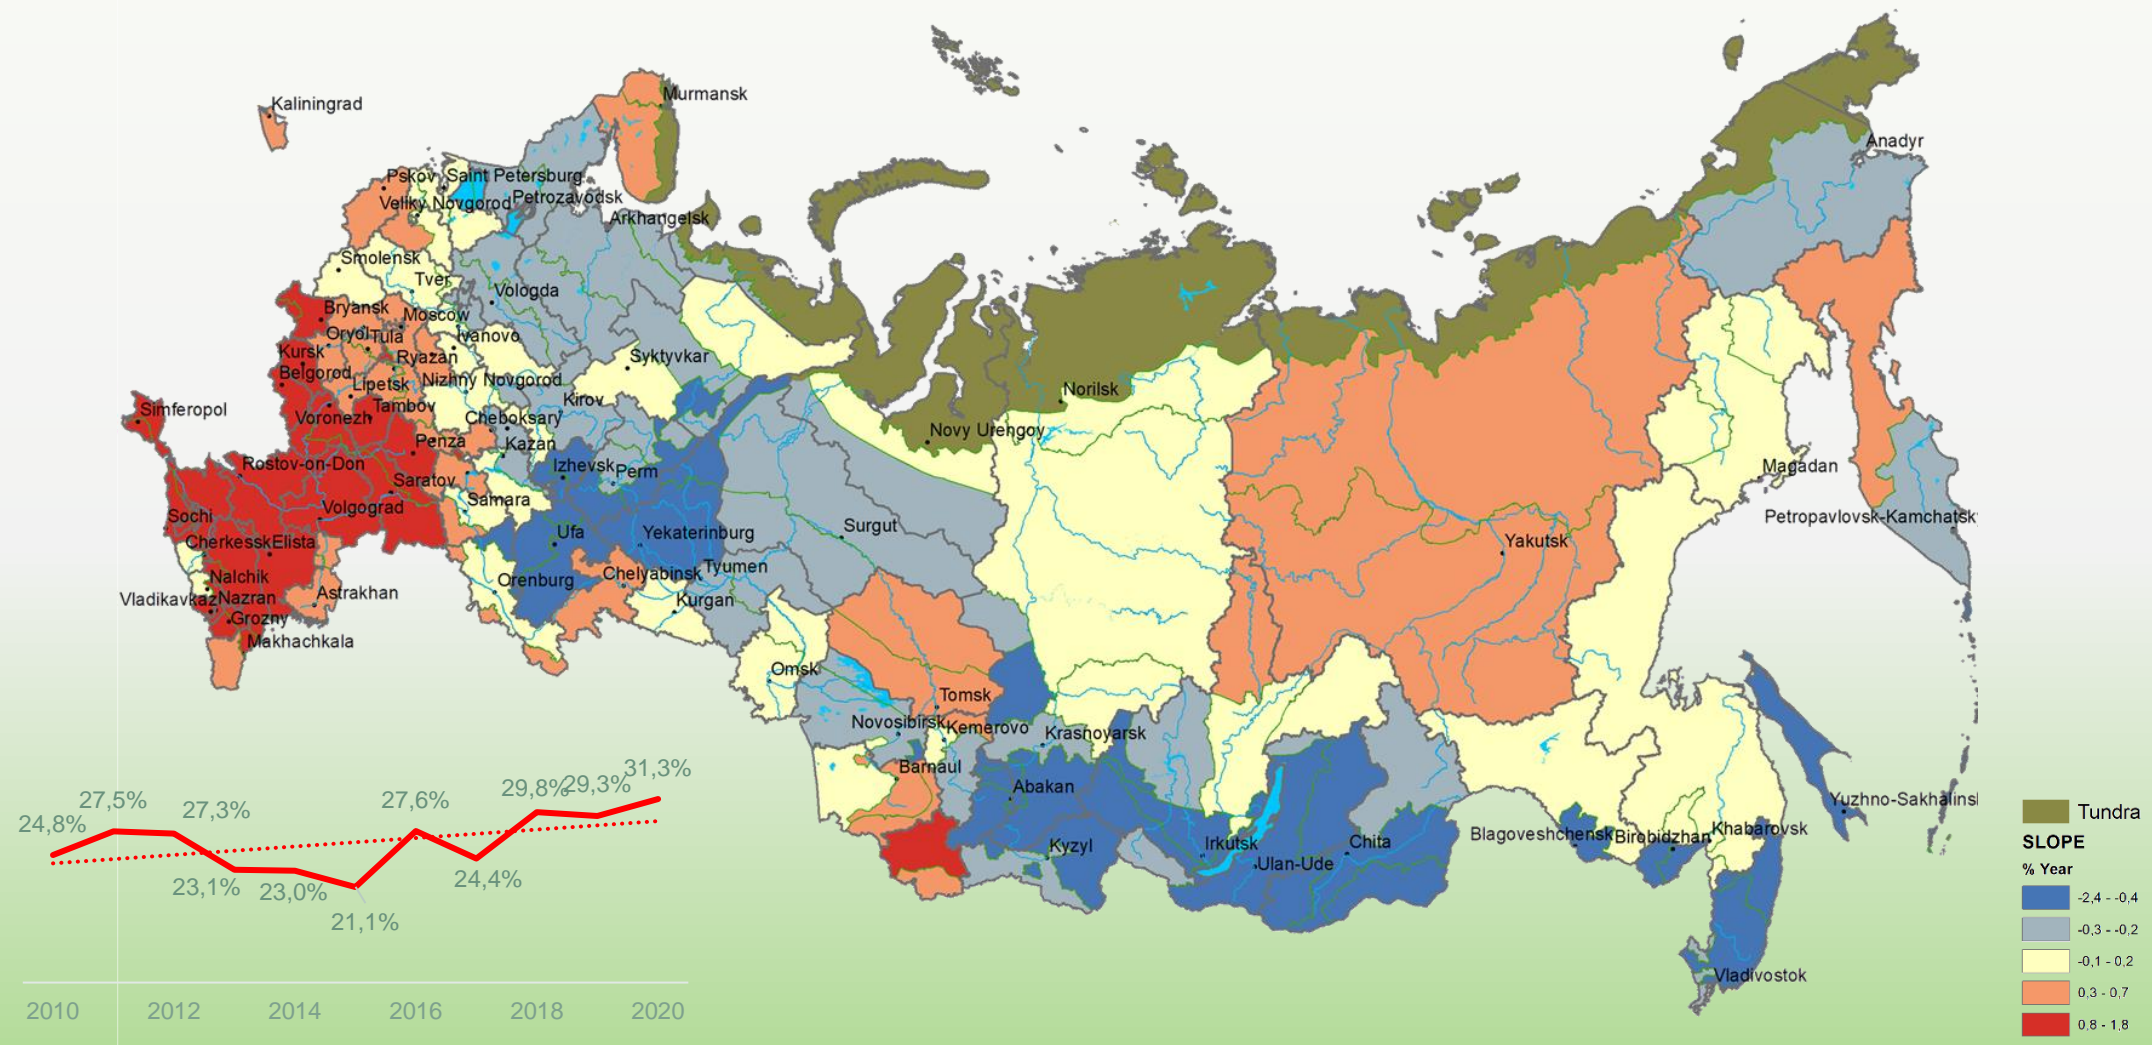

April – June 2019

April-June 2020

Temperature anomalies to compare to average 30 years data

Trend of acting fires in Northern territories

Tension of a fire season

Forest Fires caused by lightning

Map of population density and prevailing winds in June (fragment)

↓ Prevailing wind

Settlements

Population size, thousand ppl

- ≤2
- (2;7]
- (7;20]
- (20;60]
- >60

▲ Spots of indigenous people residence

Population density, ppl / 1000 ha

Outcomes / Recommendations

- Fire danger rating by Nesterov index is increasing in northern areas more than the average annual temperature
- The share of forest fires among landscape fires is increasing
- Number and area burned are increasing in the northern territories
- The share of forest fires in summer period destructed forest significantly increased
- The share of forest fires caused by lightning increased, although this process is cyclical and a slight decline is predicted
- Issues related to the spread of smoke require special attention, including in the context of changing prevailing winds
- Decided to develop aerial forest fire centers in Northern territories
- Essential funding for acquisitions of fire fighting equipment and aerial means provided for fire management in Northern territories
- Recommended to develop interagency and interregional cooperation on fire management