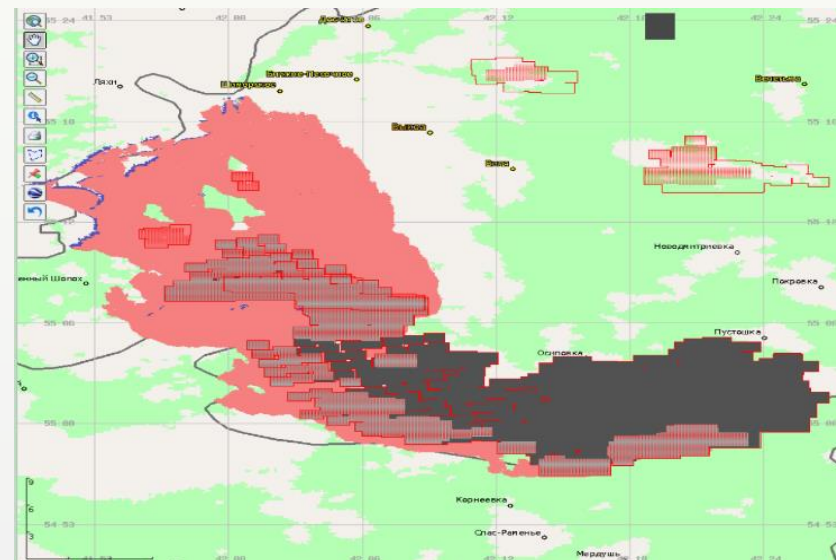

INTERNATIONAL
Boreal Forest
RESEARCH ASSOCIATION

IBFRA 2021 conference

Forest Fires in the Boreal Zone of Russia

Andrey Eritsov
Aerial Forest Fire Center
“Avialesookhrana”

Roman Kotelnikov
Center of Forest Pyrology

Artificial precipitation and use of explosive on firefighting

Information System of Distance Monitoring

Information system of Distance Monitoring

Forest Fire Management in Russia

Temperature anomalies in Boreal Zone

April – June 2019

April-June 2020

Temperature anomalies to compare to average 30 years data

Trend of acting fires in Northern territories

Tension of a fire season

Forest Fires caused by lightning

Map of population density and prevailing winds in June (fragment)

↓ Prevailing wind

Settlements

Population size, thousand ppl

- ≤2
- (2;7]
- (7;20]
- (20;60]
- >60

▲ Spots of indigenous people residence

Population density, ppl / 1000 ha

Outcomes / Recommendations

- Fire danger rating by Nesterov index is increasing in northern areas more than the average annual temperature
- The share of forest fires among landscape fires is increasing
- Number and area burned are increasing in the northern territories
- The share of forest fires in summer period destructed forest significantly increased
- The share of forest fires caused by lightning increased, although this process is cyclical and a slight decline is predicted
- Issues related to the spread of smoke require special attention, including in the context of changing prevailing winds
- Decided to develop aerial forest fire centers in Northern territories
- Essential funding for acquisitions of fire fighting equipment and aerial means provided for fire management in Northern territories
- Recommended to develop interagency and interregional cooperation on fire management