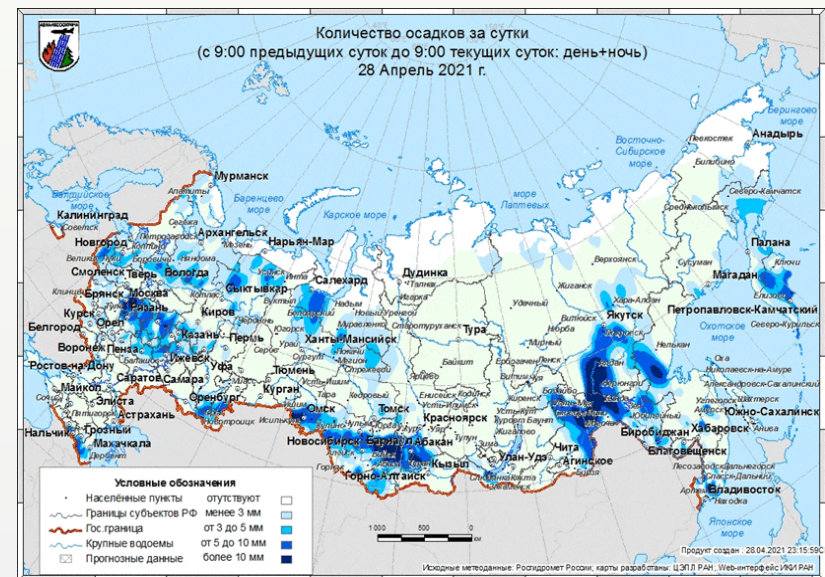

Information System of Distance Monitoring