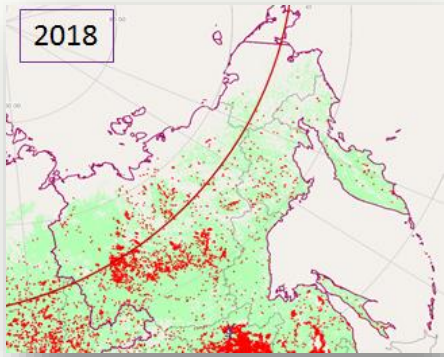

Trend of acting fires in Northern territories