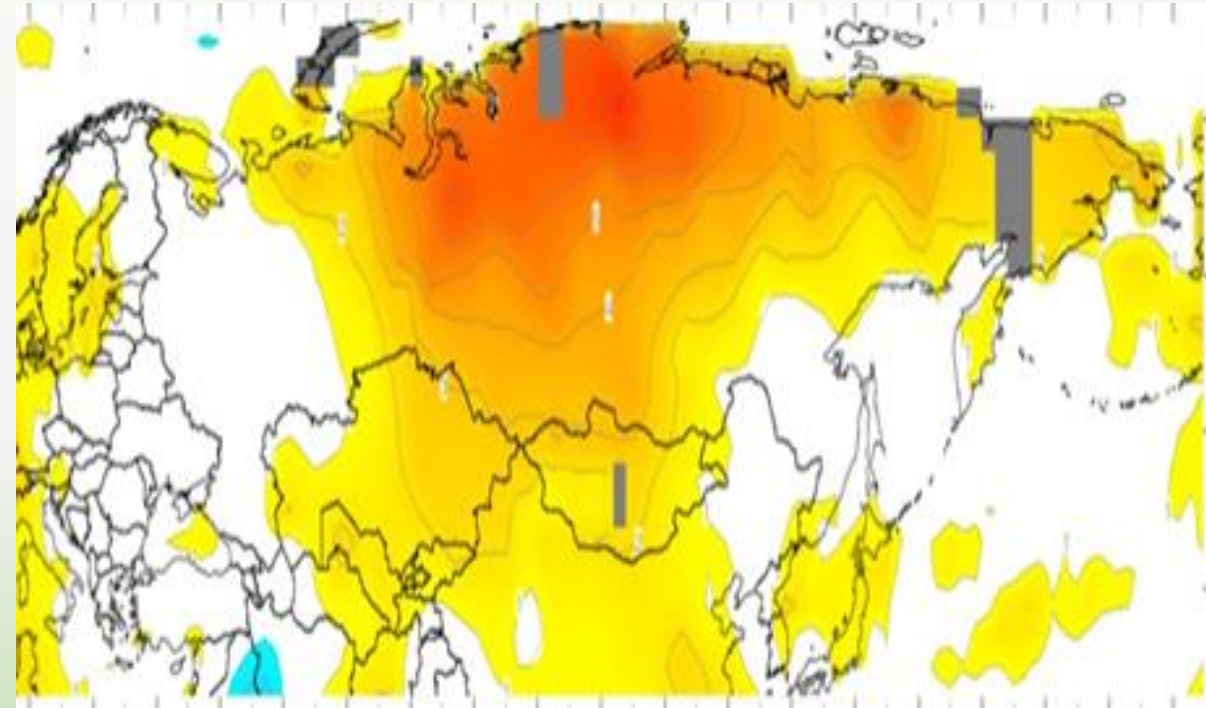

Temperature anomalies in Boreal Zone

April – June 2019

April-June 2020

Temperature anomalies to compare to average 30 years data