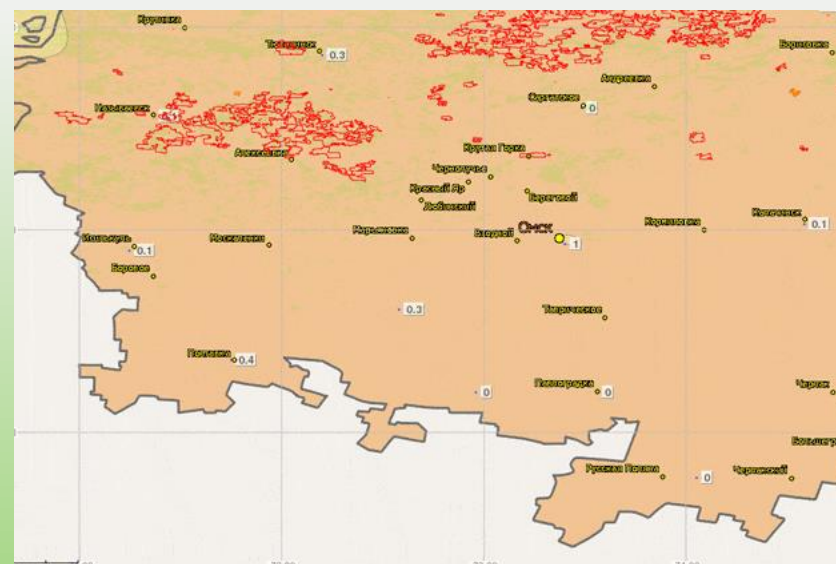

INTERNATIONAL
Boreal Forest
RESEARCH ASSOCIATION

IBFRA 2021 conference

Forest Fires in the Boreal Zone of Russia

Andrey Eritsov
Aerial Forest Fire Center
“Avialesookhrana”

Roman Kotelnikov
Center of Forest Pyrology

Artificial precipitation and use of explosive on firefighting

Information System of Distance Monitoring

Information system of Distance Monitoring

Forest Fire Management in Russia

Temperature anomalies in Boreal Zone

April – June 2019

April-June 2020

Temperature anomalies to compare to average 30 years data

Trend of acting fires in Northern territories

Tension of a fire season

Forest Fires caused by lightning

Map of population density and prevailing winds in June (fragment)

↓ Prevailing wind

Settlements

Population size, thousand ppl

- ≤2
- (2;7]
- (7;20]
- (20;60]
- >60

▲ Spots of indigenous people residence

Population density, ppl / 1000 ha

Outcomes / Recommendations

- Fire danger rating by Nesterov index is increasing in northern areas more than the average annual temperature
- The share of forest fires among landscape fires is increasing
- Number and area burned are increasing in the northern territories
- The share of forest fires in summer period destructed forest significantly increased
- The share of forest fires caused by lightning increased, although this process is cyclical and a slight decline is predicted
- Issues related to the spread of smoke require special attention, including in the context of changing prevailing winds
- Decided to develop aerial forest fire centers in Northern territories
- Essential funding for acquisitions of fire fighting equipment and aerial means provided for fire management in Northern territories
- Recommended to develop interagency and interregional cooperation on fire management