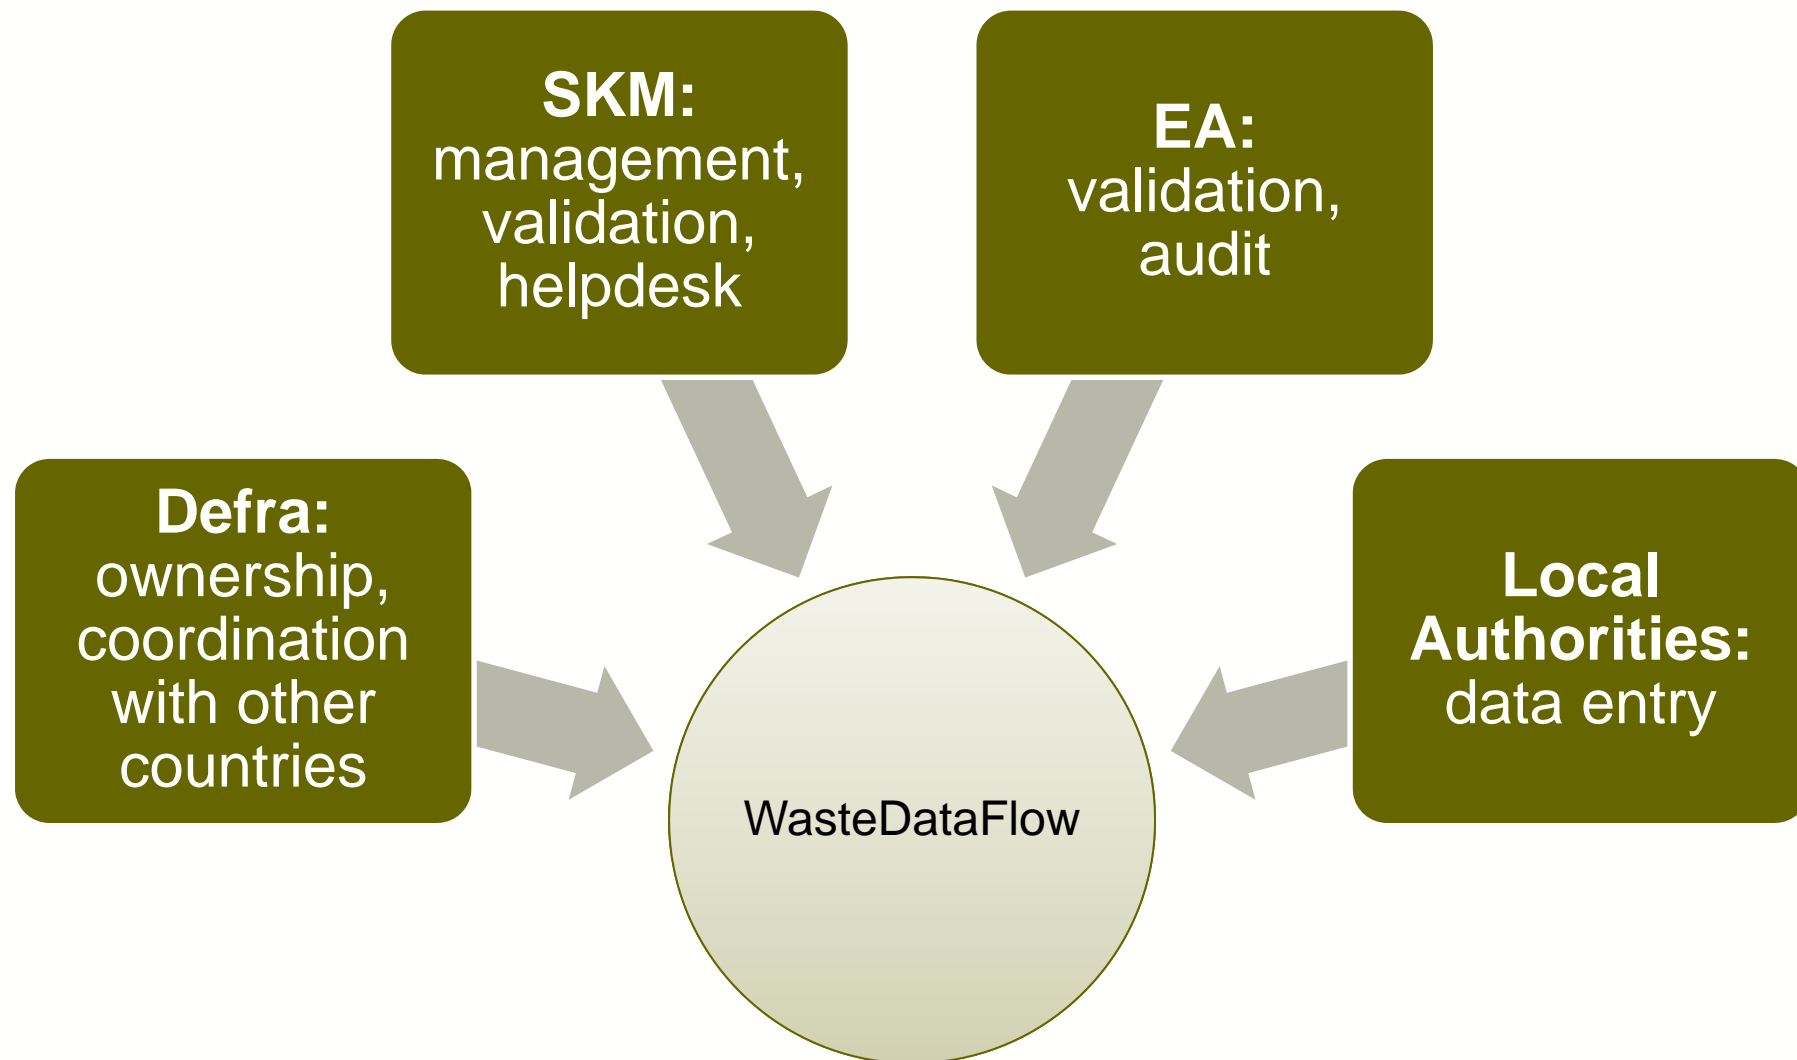

Municipal waste in England

David Lee

Waste Statistics Team, Defra

Sources and Sectors

Excludes: Construction and Demolition, Mining waste

Local Authority Collected Waste

- WasteDataFlow (www.wastedataflow.org)
- Quarterly data from 430 UK LAs
- Covering generation and treatment
- Ongoing since 2006
- Widely established as the national dataset

Who does what?

Who uses WDF data?

Results

**Local Authority Collected Waste Management Methods in England
2000/01 to 2010/11 (tonnes)**

LA recycling rates

defra

Department for Environment
Food and Rural Affairs