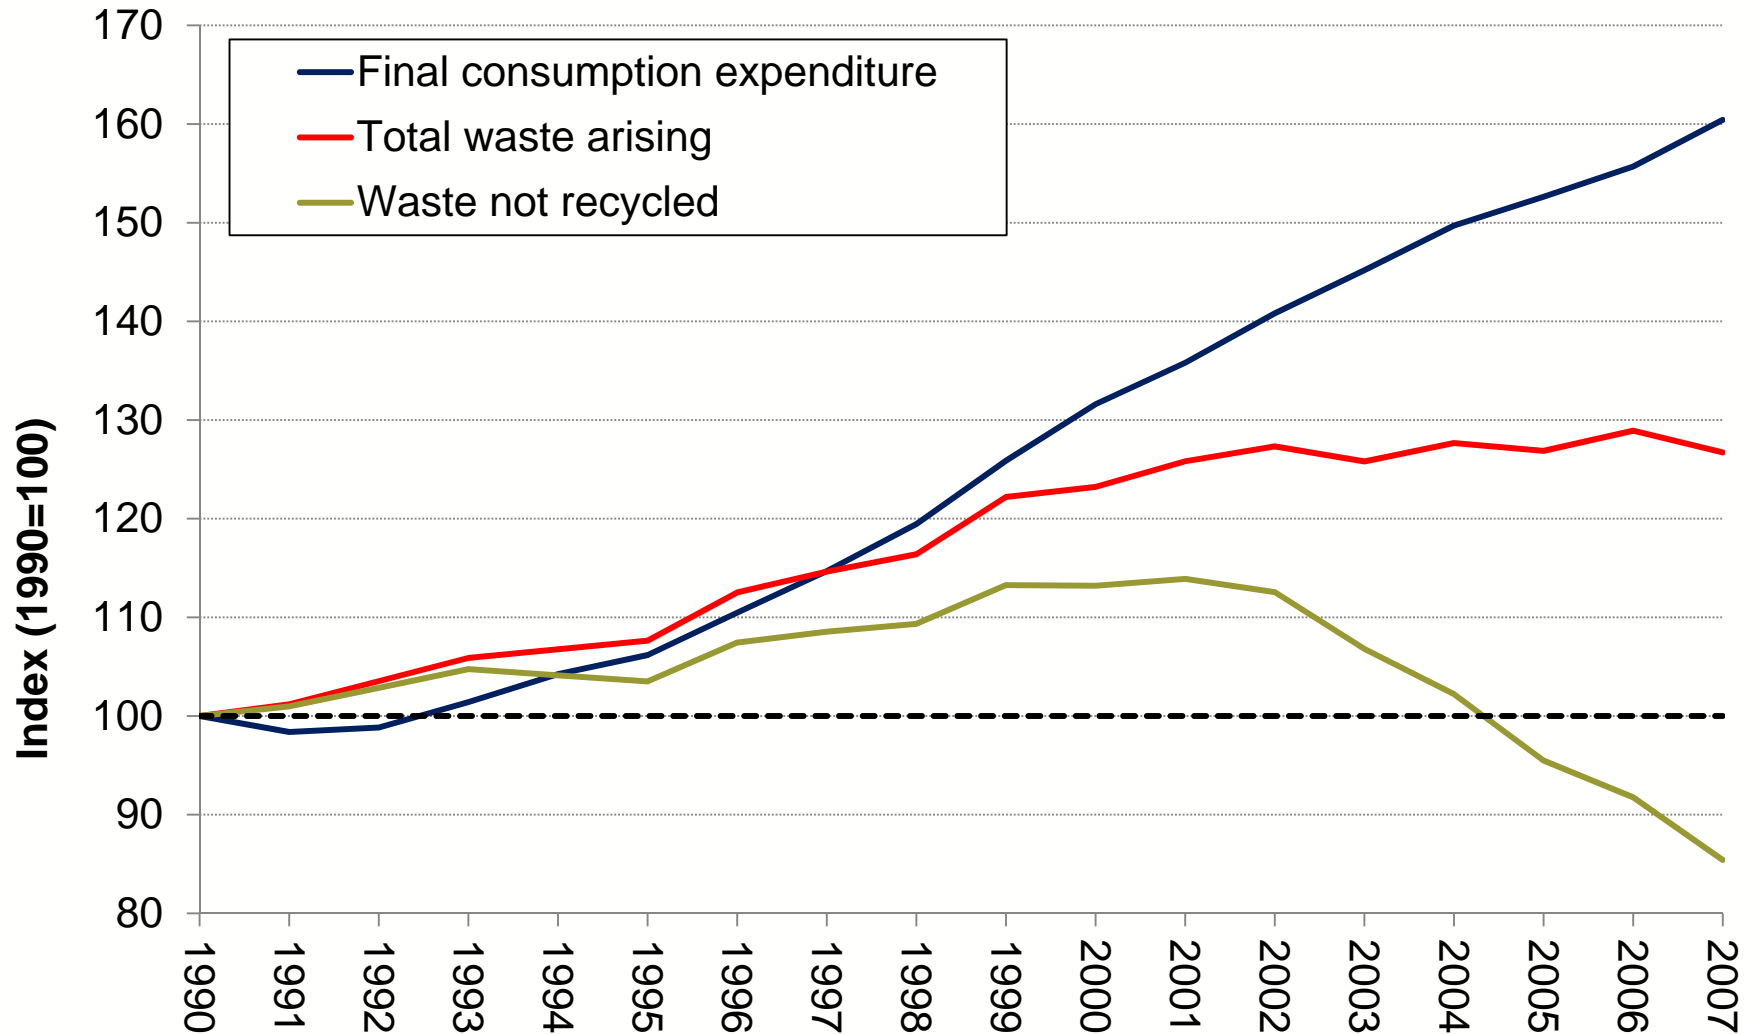

Municipal waste in England

David Lee

Waste Statistics Team, Defra

Sources and Sectors

Excludes: Construction and Demolition, Mining waste

Local Authority Collected Waste

- WasteDataFlow (www.wastedataflow.org)
- Quarterly data from 430 UK LAs
- Covering generation and treatment
- Ongoing since 2006
- Widely established as the national dataset

Who does what?

Who uses WDF data?

Results

**Local Authority Collected Waste Management Methods in England
2000/01 to 2010/11 (tonnes)**

LA recycling rates

defra

Department for Environment
Food and Rural Affairs

Household final consumption expenditure and waste arising, UK 1990-2007

Results

UK Business and Local Authority Collected Waste

Policy Landscape – changing world

- More focus on non-household
- New priorities and demands:
 - Carbon Budgets
 - Waste Prevention
 - Materials
 - Infrastructure/Finance
- Behaviour change