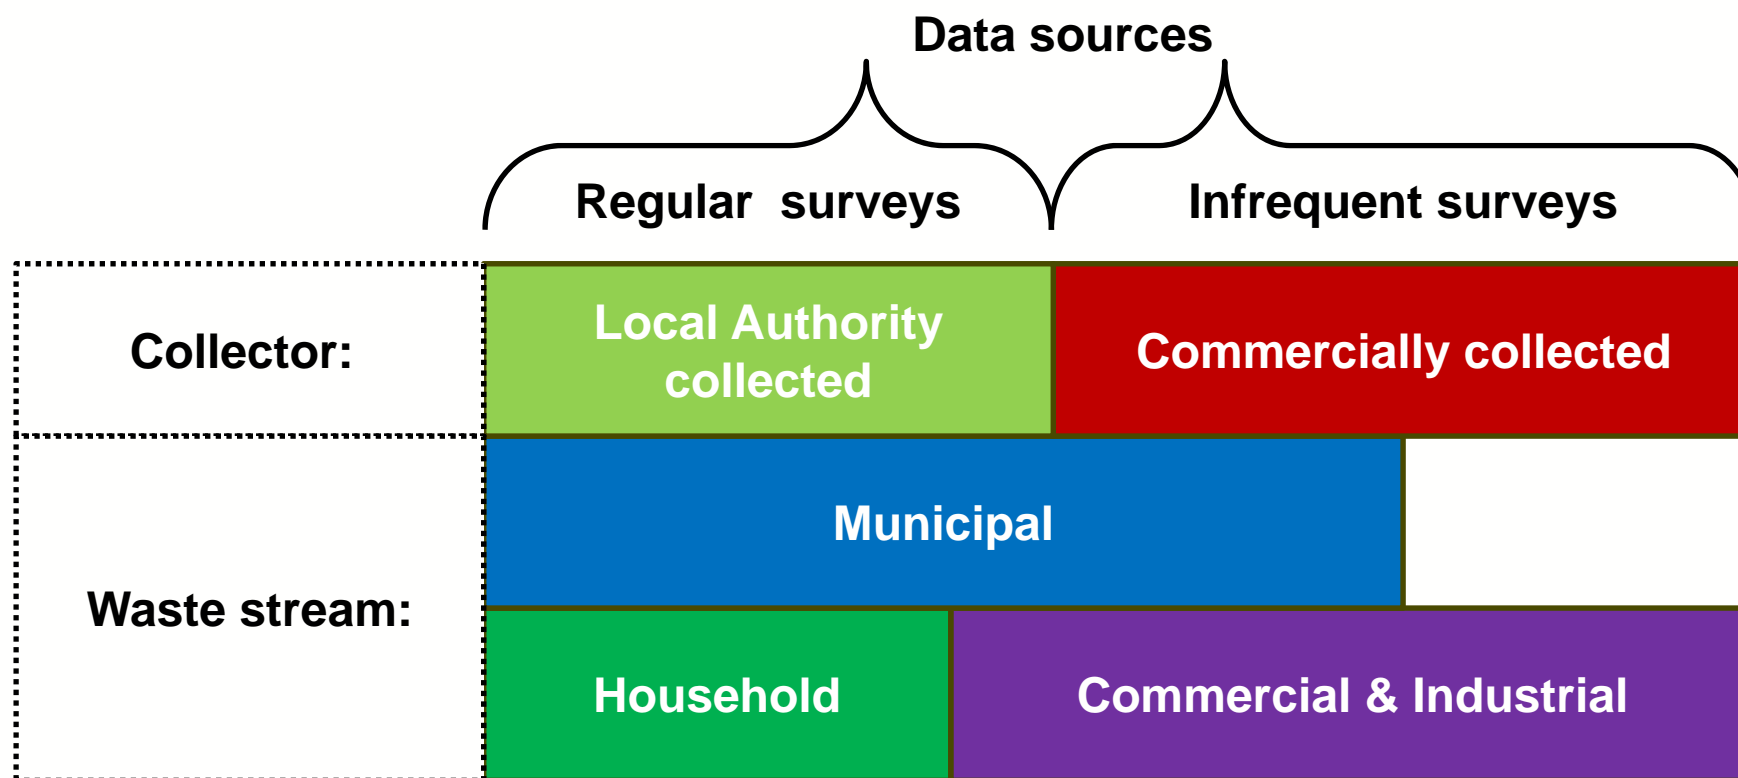

Municipal waste in England

David Lee

Waste Statistics Team, Defra

Sources and Sectors

Excludes: Construction and Demolition, Mining waste

Local Authority Collected Waste

- WasteDataFlow (www.wastedataflow.org)
- Quarterly data from 430 UK LAs
- Covering generation and treatment
- Ongoing since 2006
- Widely established as the national dataset

Who does what?

Who uses WDF data?

Results

**Local Authority Collected Waste Management Methods in England
2000/01 to 2010/11 (tonnes)**

LA recycling rates

defra

Department for Environment
Food and Rural Affairs

Household final consumption expenditure and waste arising, UK 1990-2007

Results

UK Business and Local Authority Collected Waste

Policy Landscape – changing world

- More focus on non-household
- New priorities and demands:
 - Carbon Budgets
 - Waste Prevention
 - Materials
 - Infrastructure/Finance
- Behaviour change