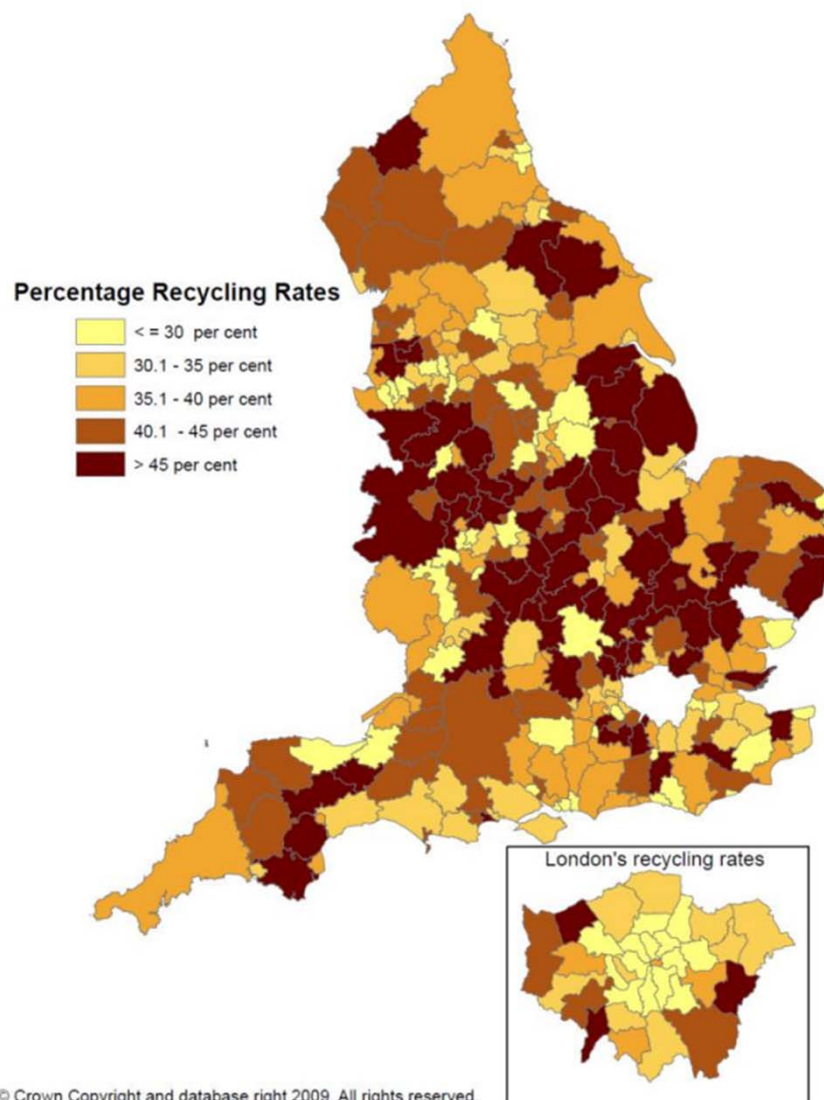

Municipal waste in England

David Lee

Waste Statistics Team, Defra

Sources and Sectors

Excludes: Construction and Demolition, Mining waste

Local Authority Collected Waste

- WasteDataFlow (www.wastedataflow.org)
- Quarterly data from 430 UK LAs
- Covering generation and treatment
- Ongoing since 2006
- Widely established as the national dataset

Who does what?

Who uses WDF data?

Results

**Local Authority Collected Waste Management Methods in England
2000/01 to 2010/11 (tonnes)**

LA recycling rates

defra

Department for Environment
Food and Rural Affairs

Household final consumption expenditure and waste arising, UK 1990-2007

Results

UK Business and Local Authority Collected Waste

Policy Landscape – changing world

- More focus on non-household
- New priorities and demands:
 - Carbon Budgets
 - Waste Prevention
 - Materials
 - Infrastructure/Finance
- Behaviour change