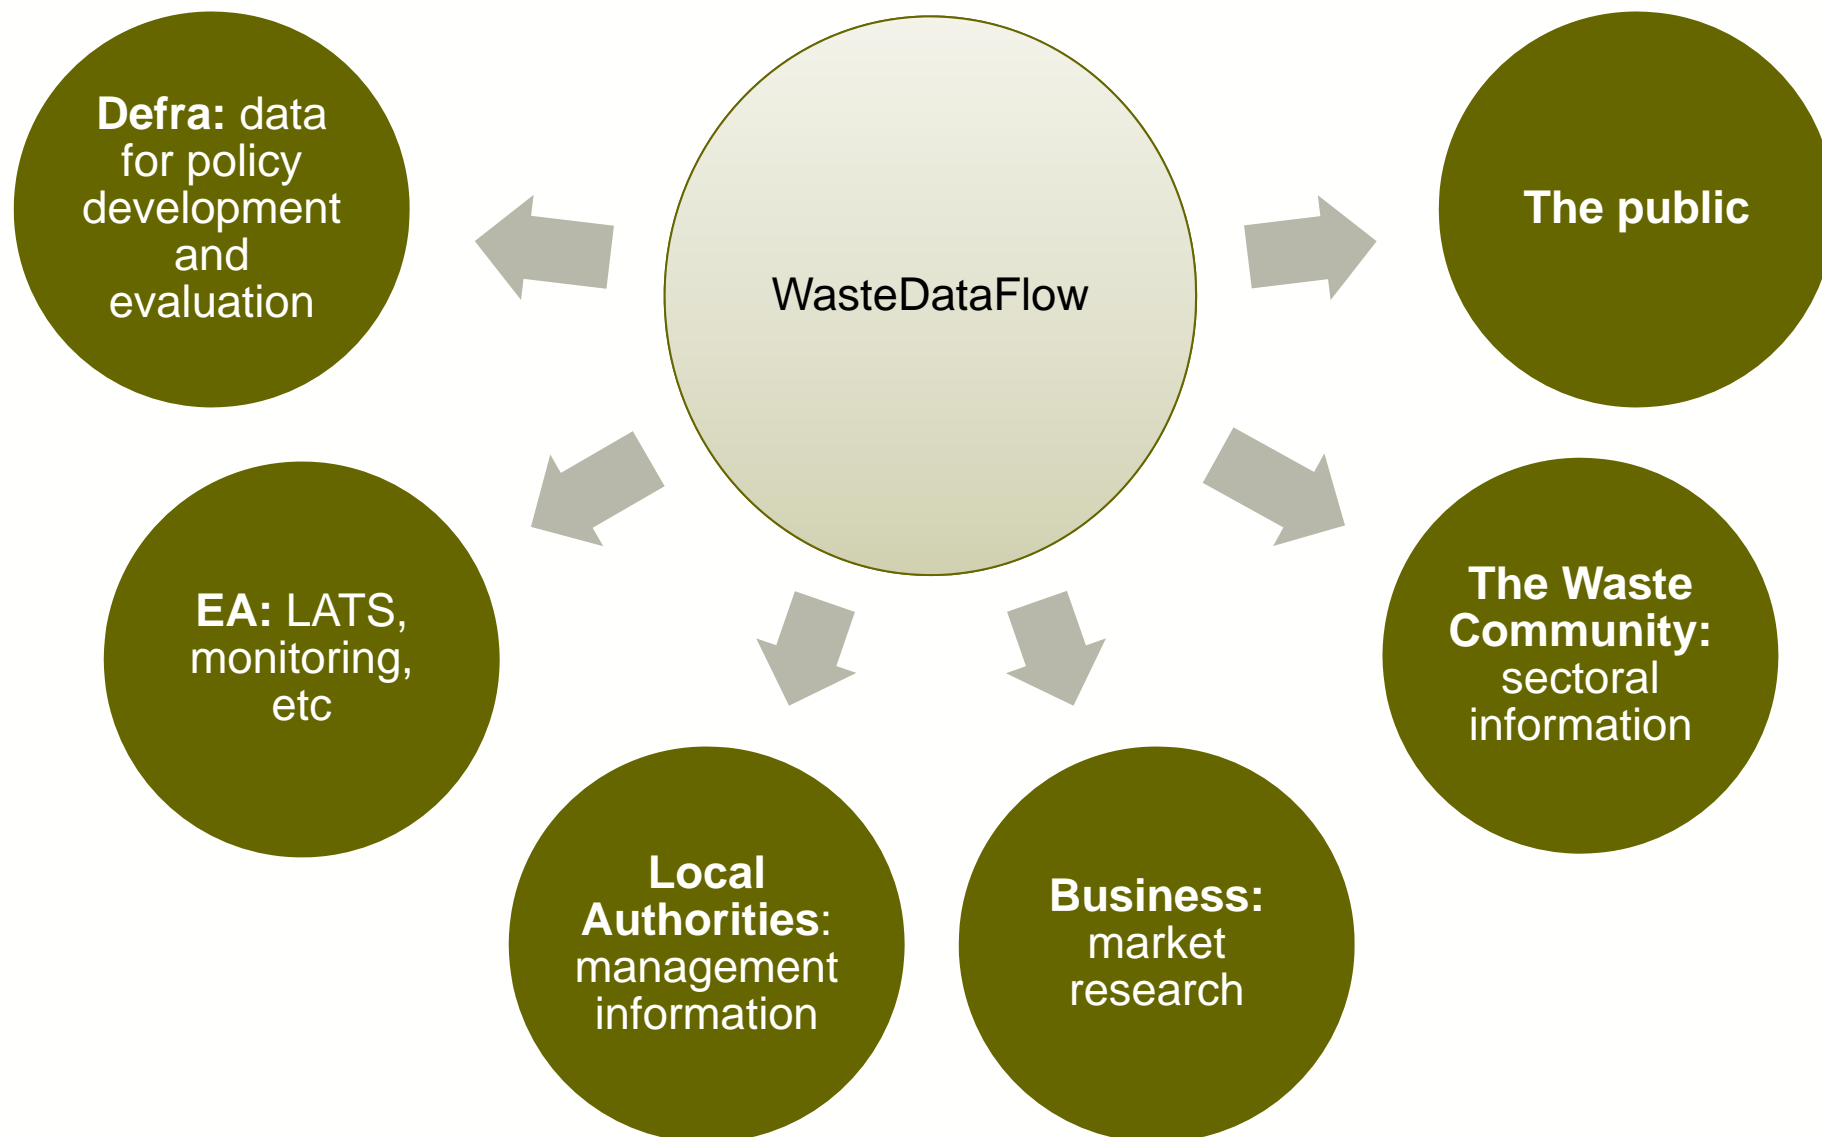

Municipal waste in England

David Lee

Waste Statistics Team, Defra

Sources and Sectors

Excludes: Construction and Demolition, Mining waste

Local Authority Collected Waste

- WasteDataFlow (www.wastedataflow.org)
- Quarterly data from 430 UK LAs
- Covering generation and treatment
- Ongoing since 2006
- Widely established as the national dataset

Who does what?

Who uses WDF data?

Results

**Local Authority Collected Waste Management Methods in England
2000/01 to 2010/11 (tonnes)**

LA recycling rates

defra

Department for Environment
Food and Rural Affairs

Household final consumption expenditure and waste arising, UK 1990-2007

Results

UK Business and Local Authority Collected Waste

Policy Landscape – changing world

- More focus on non-household
- New priorities and demands:
 - Carbon Budgets
 - Waste Prevention
 - Materials
 - Infrastructure/Finance
- Behaviour change