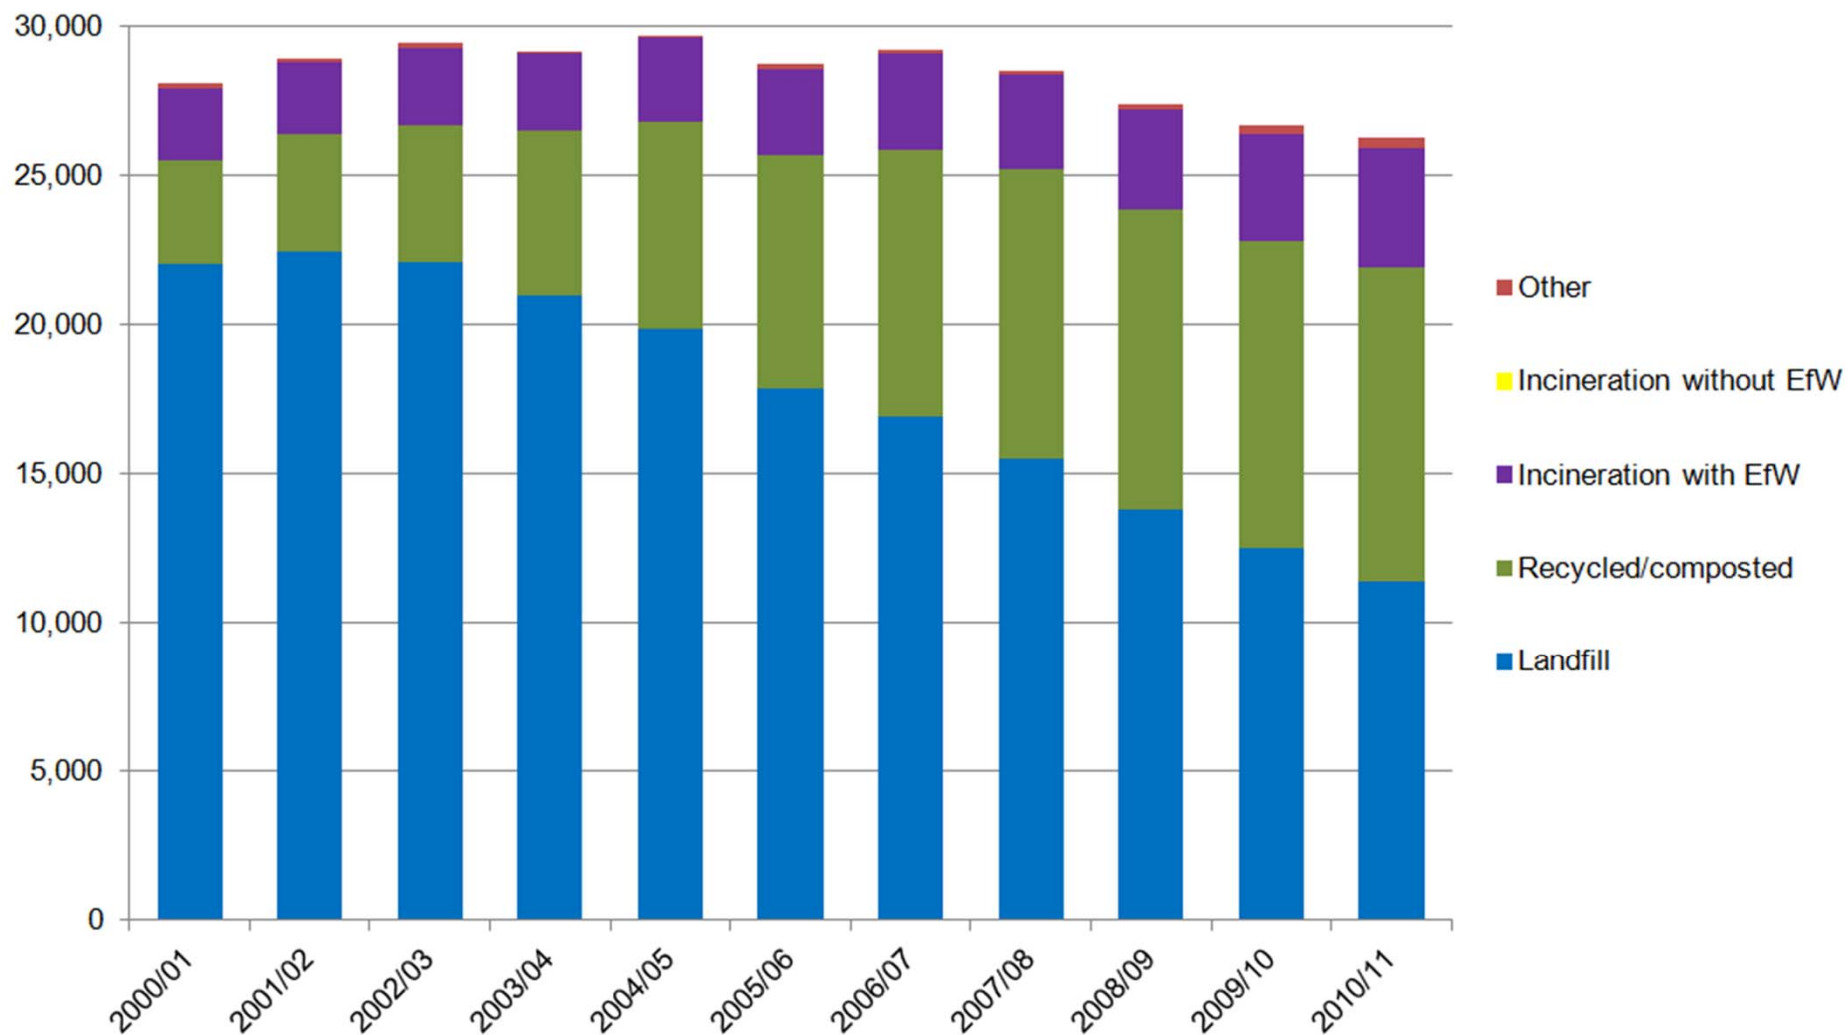

Municipal waste in England

David Lee

Waste Statistics Team, Defra

Sources and Sectors

Excludes: Construction and Demolition, Mining waste

Local Authority Collected Waste

- WasteDataFlow (www.wastedataflow.org)
- Quarterly data from 430 UK LAs
- Covering generation and treatment
- Ongoing since 2006
- Widely established as the national dataset

Who does what?

Who uses WDF data?

Results

**Local Authority Collected Waste Management Methods in England
2000/01 to 2010/11 (tonnes)**

LA recycling rates

defra

Department for Environment
Food and Rural Affairs

Household final consumption expenditure and waste arising, UK 1990-2007

Results

UK Business and Local Authority Collected Waste

Policy Landscape – changing world

- More focus on non-household
- New priorities and demands:
 - Carbon Budgets
 - Waste Prevention
 - Materials
 - Infrastructure/Finance
- Behaviour change