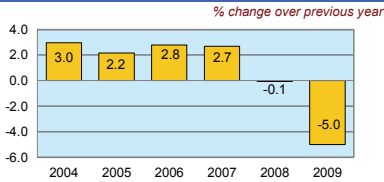

UNITED KINGDOM

	2000	2005	2006	2007	2008	2009
Employment (% change over previous year)	1.2	1.0	0.9	0.7	0.7	-1.6
Unemployment rate (%)	5.4	4.8	5.4	5.3	5.6	7.6
Youth unemployment rate (%)	12.2	12.8	14.0	14.3	15.0	19.1

	% of GDP
Exports of goods and services, 2009	27.7
Imports of goods and services, 2009	30.1
External trade balance, 2009	-2.4
Gross External Debt, 2009	429.3

Real GDP growth rate

Economic activity rate, 2009