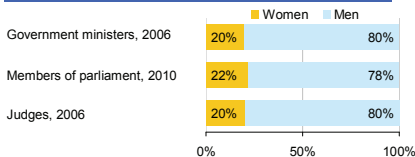

Mean age of women at birth of first child, 2006	30.0
age in years	

Computer use by age and sex, 2009

Time: Time: UTC

Women in the labour force, 2009	46%
percentage of total for both sexes	

Gender pay gap	..
monthly earnings	
hourly wage, 2008	21%

Women in part-time employment, 2009	42%
percentage of total of women employed	

Female tertiary students, 2007	57%
percentage of total for both sexes	

Women victims of homicide, 2005	33%
percentage of total for both sexes	

Women researchers	..
percentage of total for both sexes	

Women and men in selected occupation groups, 2009

Women and men in public life

UNITED KINGDOM

	2000	2005	2006	2007	2008	2009
Employment (% change over previous year)	1.2	1.0	0.9	0.7	0.7	-1.6
Unemployment rate (%)	5.4	4.8	5.4	5.3	5.6	7.6
Youth unemployment rate (%)	12.2	12.8	14.0	14.3	15.0	19.1