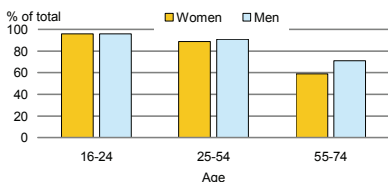

Population by age, 2008

Life expectancy (in years), 2007	at birth	at 65	
	Women	82	20
	Men	78	18

Total fertility rate, 2007	1.9
average number of children per woman	

Adolescent fertility rate, 2008	26
number of live births per 1000 women aged 15-19	

Mean age of women at birth of first child, 2006	30.0
age in years	

Computer use by age and sex, 2009

Time: Time: UTC

Women in the labour force, 2009	46%
percentage of total for both sexes	

Gender pay gap	..
monthly earnings	
hourly wage, 2008	21%