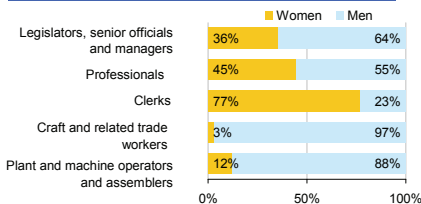

Women and men in selected occupation groups, 2009