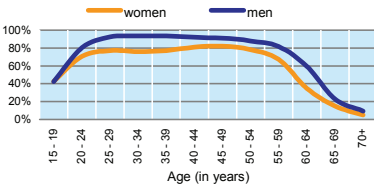

UNITED KINGDOM

	2000	2005	2006	2007	2008	2009
Employment (% change over previous year)	1.2	1.0	0.9	0.7	0.7	-1.6
Unemployment rate (%)	5.4	4.8	5.4	5.3	5.6	7.6
Youth unemployment rate (%)	12.2	12.8	14.0	14.3	15.0	19.1

	% of GDP
Exports of goods and services, 2009	27.7
Imports of goods and services, 2009	30.1
External trade balance, 2009	-2.4
Gross External Debt, 2009	429.3

Real GDP growth rate

Economic activity rate, 2009

GDP in agriculture, industry, services (2005=100)

Forest resources

Area of Forest percentage of land area	11.8

Road accidents

Persons injured in road accidents, 2009	231 913
Persons killed in road accidents, 2009	2 337

GDP at current prices

millions of US Dollars, PPP, 2009	2 178 100
millions of GBP, 2009	1 392 630

GDP at current prices, per capita

US Dollars, PPP, 2009	35 249
GBP, 2009	22 537

Final consumption expenditure at current prices, per capita

US Dollars, PPP, 2009	31 283

Purchasing Power Parity (PPP)

GBP per USD, US=1, 2009	0.639

Exchange rate

Annual average, GBP per USD, 2009	0.640

Consumer price index

GDP by major sectors, 2009

Employment in major sectors, 2009

Transport infrastructure

Railways total length in kilometres, 2007	15 814
Motorways total length in kilometres, 2007	3 559