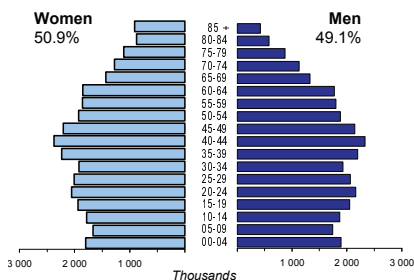

UNITED KINGDOM

Capital (population, 2001)	London (8 278 251)
Two largest cities	Manchester (2 244 931) Liverpool (816 216)
Area (km²)	242 910
Total population, 2009	61 801 570
Population density (per km²), 2009	254
Official languages	English
Date joined UN	24 October 1945
National currency	Pound sterling (GBP)
National statistical office	Office for National Statistics http://www.statistics.gov.uk/

Population by age, 2008

Life expectancy (in years), 2007	at birth	at 65	
	Women	82	20
	Men	78	18

Total fertility rate, 2007	1.9
average number of children per woman	

Adolescent fertility rate, 2008	26
number of live births per 1000 women aged 15-19	

Mean age of women at birth of first child, 2006	30.0
age in years	

Computer use by age and sex, 2009

Time: Time: UTC

Women in the labour force, 2009	46%
percentage of total for both sexes	

Gender pay gap	..
monthly earnings	
hourly wage, 2008	21%