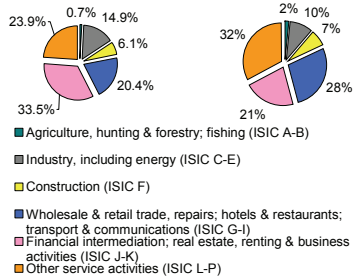

UNITED KINGDOM

	2000	2005	2006	2007	2008	2009
Employment (% change over previous year)	1.2	1.0	0.9	0.7	0.7	-1.6
Unemployment rate (%)	5.4	4.8	5.4	5.3	5.6	7.6
Youth unemployment rate (%)	12.2	12.8	14.0	14.3	15.0	19.1

	% of GDP
Exports of goods and services, 2009	27.7
Imports of goods and services, 2009	30.1
External trade balance, 2009	-2.4
Gross External Debt, 2009	429.3

Real GDP growth rate

Economic activity rate, 2009

GDP in agriculture, industry, services (2005=100)

Forest resources

Area of Forest percentage of land area	11.8

Road accidents

Persons injured in road accidents, 2009	231 913
Persons killed in road accidents, 2009	2 337

GDP at current prices

millions of US Dollars, PPP, 2009	2 178 100
millions of GBP, 2009	1 392 630

GDP at current prices, per capita

US Dollars, PPP, 2009	35 249
GBP, 2009	22 537

Final consumption expenditure at current prices, per capita

US Dollars, PPP, 2009	31 283

Purchasing Power Parity (PPP)

GBP per USD, US=1, 2009	0.639

Exchange rate

Annual average, GBP per USD, 2009	0.640

Consumer price index

GDP by major sectors, 2009

Employment in major sectors, 2009

Transport infrastructure

Railways total length in kilometres, 2007	15 814
Motorways total length in kilometres, 2007	3 559