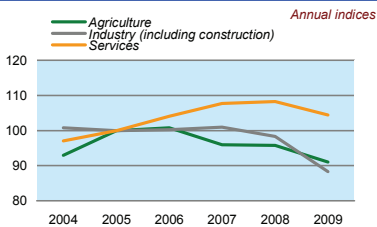

GDP in agriculture, industry, services (2005=100)

Forest resources

Area of Forest percentage of land area	11.8

Road accidents

Persons injured in road accidents, 2009	231 913
Persons killed in road accidents, 2009	2 337

GDP at current prices

millions of US Dollars, PPP, 2009	2 178 100
millions of GBP, 2009	1 392 630

GDP at current prices, per capita

US Dollars, PPP, 2009	35 249
GBP, 2009	22 537

Final consumption expenditure at current prices, per capita

US Dollars, PPP, 2009	31 283

Purchasing Power Parity (PPP)

GBP per USD, US=1, 2009	0.639

Exchange rate

Annual average, GBP per USD, 2009	0.640