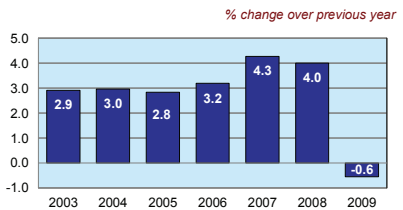

Consumer price index

GDP by major sectors, 2009