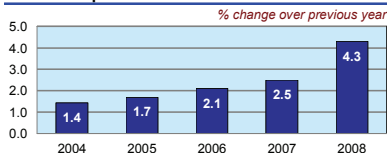

Office of Economic Planning, Data Processing and Statistics
<http://www.upeceds.sm/>

Population by age, 2009

Life expectancy (in years), 2009	at birth	at 65
	Women	86 23
	Men	80 19

Total fertility rate, 2006	1.3
average number of children per woman	

Adolescent fertility rate	..
number of live births per 1000 women aged 15-19	

Mean age of women at birth of first child	..
age in years	

Time: UTC + 1h

GDP at current prices	1 297
millions of EUR, 2008	
GDP at current prices, per capita	39 340
EUR, 2008	
Exchange rate	0.717
Annual average, EUR per USD, 2009	
	% of GDP
Exports of goods and services, 2008	194.3
Imports of goods and services, 2008	194.9
External trade balance, 2008	-0.5
Gross External Debt	..

Consumer price index

Real GDP growth rate