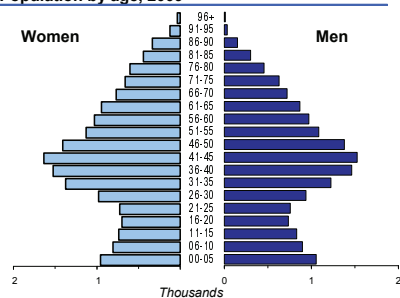

SAN MARINO

Capital (population, 2009)	San Marino (4 606)
Two largest cities	Serravalle (10 716) Borgo Maggiore (6 638)
Area (km²)	61
Total population, 2009	32 969
Population density (per km2), 2009	540
Official languages	Italian
Date joined UN	2 March 1992
National currency	Euro (EUR)
National statistical office	

Office of Economic Planning, Data Processing and Statistics
<http://www.upeceds.sm/>

Population by age, 2009

Life expectancy (in years), 2009	at birth	at 65
	Women	86 23
	Men	80 19

Total fertility rate, 2006	1.3
average number of children per woman	

Adolescent fertility rate	..
number of live births per 1000 women aged 15-19	

Mean age of women at birth of first child	..
age in years	

Time: UTC + 1h

GDP at current prices	1 297
millions of EUR, 2008	
GDP at current prices, per capita	39 340
EUR, 2008	
Exchange rate	0.717
Annual average, EUR per USD, 2009	
	% of GDP
Exports of goods and services, 2008	194.3
Imports of goods and services, 2008	194.9
External trade balance, 2008	-0.5
Gross External Debt	..