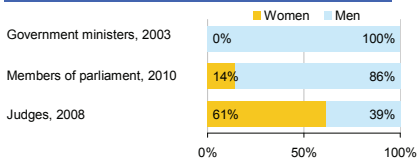

Women in part-time employment, 2008	12%
percentage of total of women employed	

Female tertiary students, 2008	56%
percentage of total for both sexes	

Women victims of homicide	..
percentage of total for both sexes	

Women researchers, 2008	42%
percentage of total for both sexes	

Women and men in selected occupation groups, 2008

Women and men in public life

RUSSIAN FEDERATION

	2000	2005	2006	2007	2008	2009
Employment (% change over previous year)	4.2	1.3	1.0	2.5	0.6	-2.4
Unemployment rate (%)	10.6	7.3	7.2	6.1	6.3	8.4
Youth unemployment rate (%)	20.7	15.7	16.5	14.5	14.1	18.6