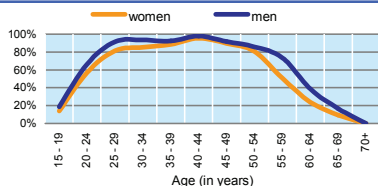

Economic activity rate, 2007