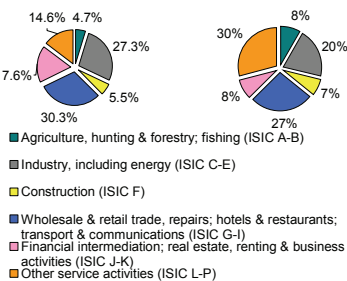

Employment in major sectors, 2009

Transport infrastructure

Railways total length in kilometres, 2008	85 554
Motorways total length in kilometres, 2008	826