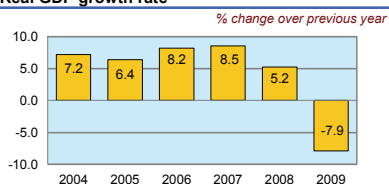

RUSSIAN FEDERATION

	2000	2005	2006	2007	2008	2009
Employment (% change over previous year)	4.2	1.3	1.0	2.5	0.6	-2.4
Unemployment rate (%)	10.6	7.3	7.2	6.1	6.3	8.4
Youth unemployment rate (%)	20.7	15.7	16.5	14.5	14.1	18.6

	% of GDP
Exports of goods and services, 2009	27.7
Imports of goods and services, 2009	20.4
External trade balance, 2009	7.4
Gross External Debt, 2009	37.9

Real GDP growth rate