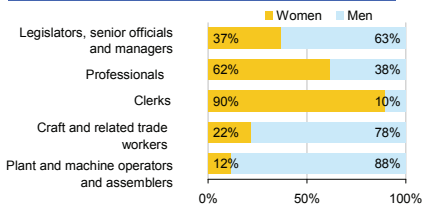

Women and men in selected occupation groups, 2008