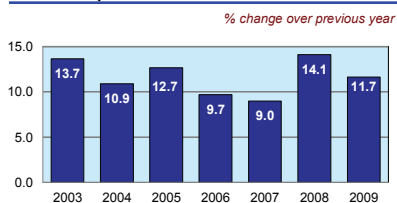

Consumer price index

GDP by major sectors, 2009