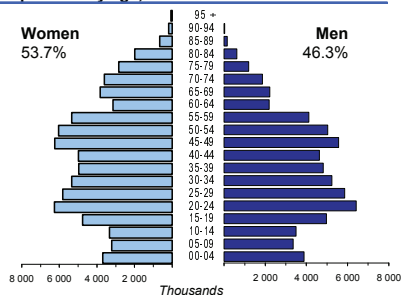

RUSSIAN FEDERATION

Capital (population, 2008)	Moscow (10 489 644)
Two largest cities	St. Petersburg (4 574 950) Novosibirsk (1 393 852)
Area (km²)	17 075 400
Total population, 2008	141 956 409
Population density (per km²), 2008	8
Official languages	Russian
Date joined UN	24 October 1945
National currency	Russian ruble (RUB)
National statistical office	Federal State Statistics Service (ROSSTAT) http://www.gks.ru/

Time: UTC + 3h

Population by age, 2008

Life expectancy (in years), 2007	at birth	at 65	
	Women	74	16
	Men	61	12

Total fertility rate, 2007	1.4
average number of children per woman	

Adolescent fertility rate, 2008	31
number of live births per 1000 women aged 15-19	

Mean age of women at birth of first child, 1995	22.6
age in years	

Computer use by age and sex

Women in the labour force, 2007	49%
percentage of total for both sexes	

Gender pay gap	39%
monthly earnings, 2005	
hourly wage	..