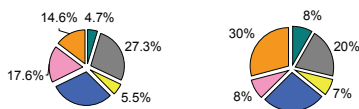

RUSSIAN FEDERATION

	2000	2005	2006	2007	2008	2009
Employment (% change over previous year)	4.2	1.3	1.0	2.5	0.6	-2.4
Unemployment rate (%)	10.6	7.3	7.2	6.1	6.3	8.4
Youth unemployment rate (%)	20.7	15.7	16.5	14.5	14.1	18.6

	% of GDP
Exports of goods and services, 2009	27.7
Imports of goods and services, 2009	20.4
External trade balance, 2009	7.4
Gross External Debt, 2009	37.9

Real GDP growth rate

Economic activity rate, 2007

GDP in agriculture, industry, services (2005=100)

Forest resources

Area of Forest percentage of land area	49.4

Road accidents

Persons injured in road accidents, 2009	283 118
Persons killed in road accidents, 2009	26 084

GDP at current prices

millions of US Dollars, PPP, 2009	2 116 410
millions of RUB, 2009	39 100 700

GDP at current prices, per capita

US Dollars, PPP, 2009	14 915
RUB, 2009	275 547

Final consumption expenditure at current prices, per capita

US Dollars, PPP, 2009	11 135

Purchasing Power Parity (PPP)

RUB per USD, US=1, 2009	18.475

Exchange rate

Annual average, RUB per USD, 2009	31.740

Consumer price index

GDP by major sectors, 2009

Employment in major sectors, 2009

Transport infrastructure

Railways total length in kilometres, 2008	85 554
Motorways total length in kilometres, 2008	826