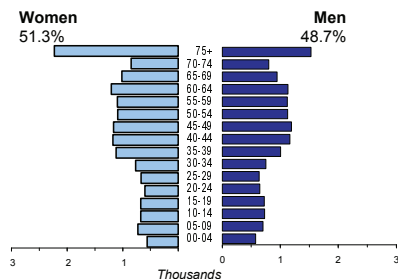

# MONACO

<b>Capital (population, 2008)</b>	Monaco city (31 109)
<b>Area (km<sup>2</sup>)</b>	2
<b>Total population, 2008</b>	31 109
<b>Population density (per km2), 2008</b>	15 555
<b>Official languages</b>	French
<b>Date joined UN</b>	28 May 1993
<b>National currency</b>	Euro (EUR)
<b>National statistical office</b>	

## Population by age, 2008

Life expectancy (in years), 2008	at birth		at 65	
	Women	85	23	
Men	78	19		

<b>Total fertility rate, 2006</b>	1.8
average number of children per woman	

<b>Adolescent fertility rate</b>	..
number of live births per 1000 women aged 15-19	