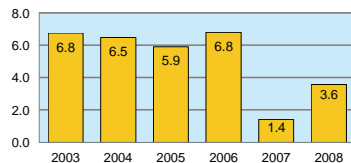

Real GDP growth rate

% change over previous year