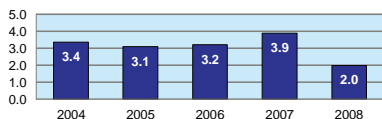

Consumer price index

% change over previous year