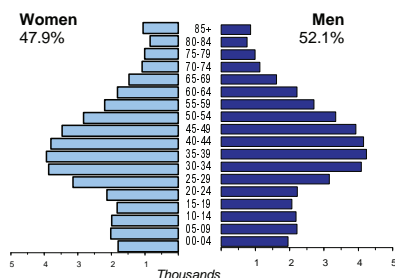

ANDORRA

Capital (population, 2009)	Andorra-La-Vella (23 380)
Two largest cities	Escaldes (16 861) Encamp (14 263)
Area (km²)	470
Total population, 2009	84 082
Population density (per km²), 2009	179
Official languages	Catalan
Date joined UN	28 July 1993
National currency	Euro (EUR)
National statistical office	Departament d'Estudis i d'Estadística (DEE) http://www.estadistica.ad

Population by age, 2009

Life expectancy (in years), 2006	at birth		at 65	
	Women	85
Men	78

Total fertility rate, 2006	1.3
average number of children per woman	

Adolescent fertility rate, 2007	7
number of live births per 1000 women aged 15-19	

Mean age of women at birth of first child	..
age in years	

Time: UTC + 1h

GDP at current prices	2 534
millions of EUR, 2008	
GDP at current prices, per capita	30 137
EUR, 2008	
Exchange rate	0.717
Annual average, EUR per USD, 2009	
<i>% of GDP</i>	
Exports of goods and services, 2008	26.4
Imports of goods and services, 2008	32.2
External trade balance, 2008	-5.8
Gross External Debt	..